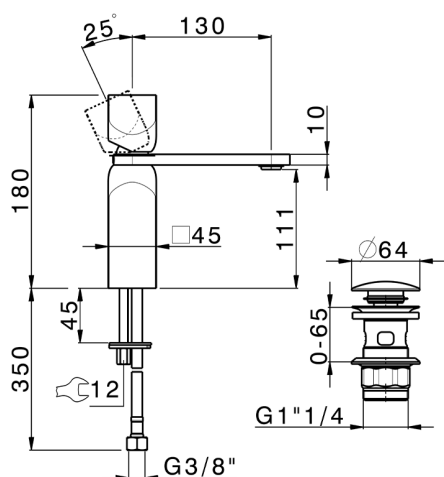

Single lever 'large' washbasin mixer HI-RISE_RI000494

MODEL **RI000494**

Single lever 'large' washbasin mixer, with 1"1/4 automatic pop up waste, G.3/8" stainless steel flexible hoses

AVAILABLE FINISHINGS

-  **21** 21 Chrome
-  **24** 24 Gold
-  **2F** 2F Brushed Nickel
-  **2W** 2W Brushed Gold
-  **40** 40 Matt Black
-  **4Q** 4Q Matt White
-  **5G** 5G Rose Gold
-  **6V** 6V Matt White/Brushed Nickel
-  **6X** 6X Matt White/Brushed Gold
-  **7W** 7W Matt Black/Brushed Gold

CHARACTERISTICS

Cartridge Spare Parts

ZZ96550000

25 mm Cartridge

2026-05-15