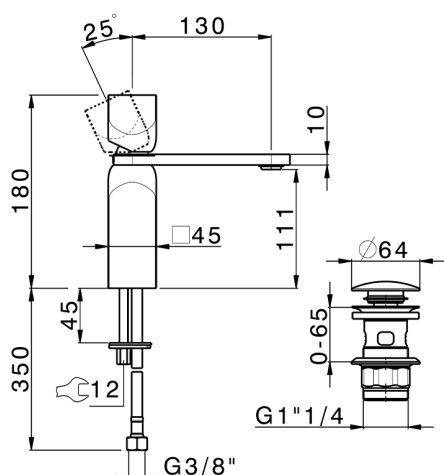

Single lever 'large' washbasin mixer HI-RISE_RI000494

MODEL **RI000494**

Single lever 'large' washbasin mixer, with 1"1/4 automatic pop up waste, G.3/8" stainless steel flexible hoses

AVAILABLE FINISHINGS

-  **21** 21 Chrome
-  **24** 24 Gold
-  **2F** 2F Brushed Nickel
-  **2W** 2W Brushed Gold
-  **40** 40 Matt Black
-  **4Q** 4Q Matt White
-  **5G** 5G Rose Gold
-  **6V** 6V Matt White/Brushed Nickel
-  **6X** 6X Matt White/Brushed Gold
-  **7W** 7W Matt Black/Brushed Gold

CHARACTERISTICS

Cartridge Spare Parts

ZZ96550000

25 mm Cartridge

2026-04-24