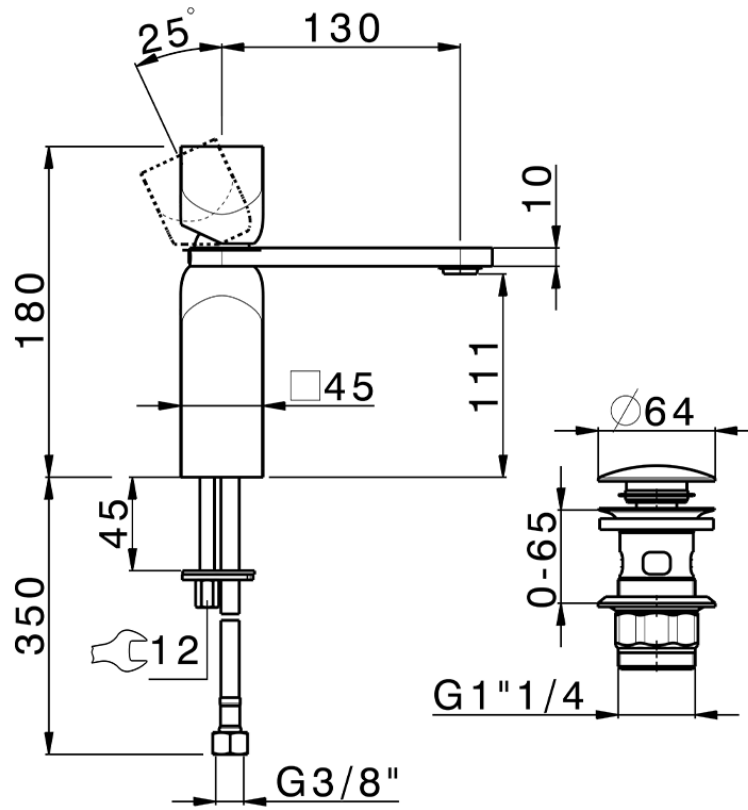

Single lever 'large' washbasin mixer HI-RISE\_RI000494

RI000494

<https://en.cisal.it/single-lever-large-washbasin-mixer-hi-rise-ri000494>

2026-06-04