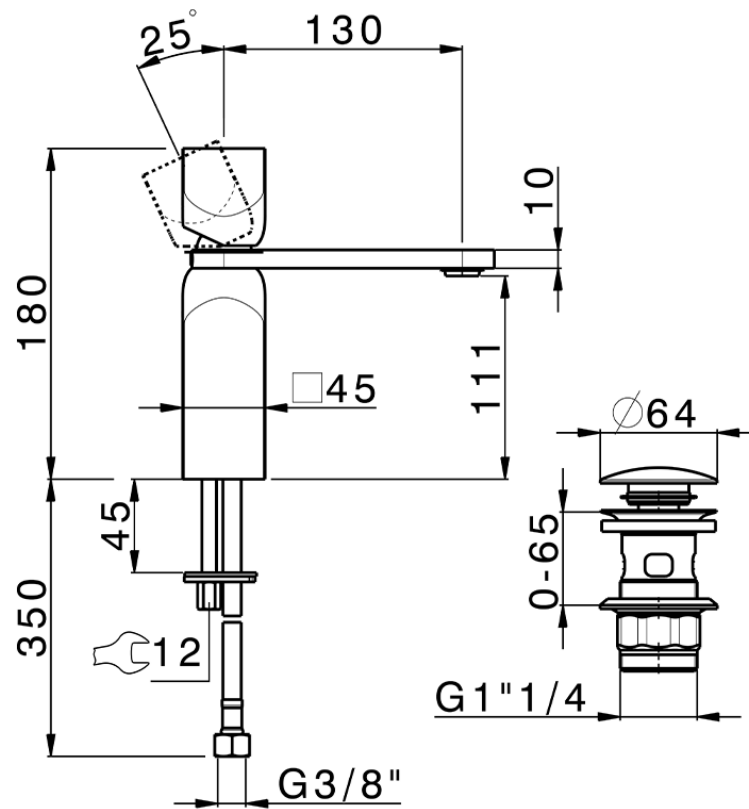

## Single lever 'large' washbasin mixer HI-RISE\_RI000494

RI000494

<https://en.cisal.it/single-lever-large-washbasin-mixer-hi-rise-ri000494>

2026-05-15