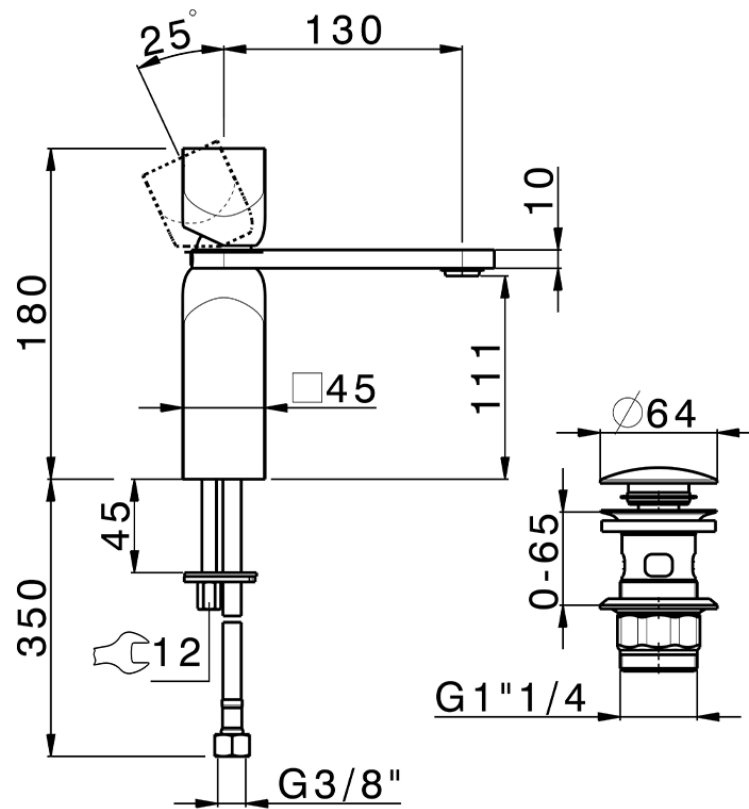

Single lever 'large' washbasin mixer HI-RISE_RI000494

RI000494

<https://en.cisal.it/single-lever-large-washbasin-mixer-hi-rise-ri000494>

2026-06-25