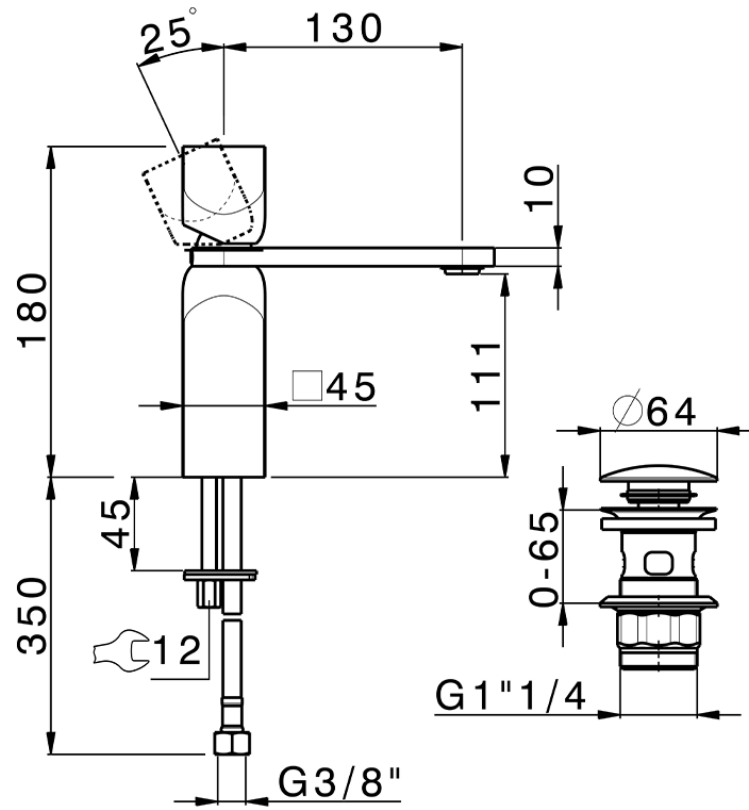

Single lever 'large' washbasin mixer HI-RISE_RI000494

RI000494

<https://en.cisal.it/single-lever-large-washbasin-mixer-hi-rise-ri000494>

2026-06-04