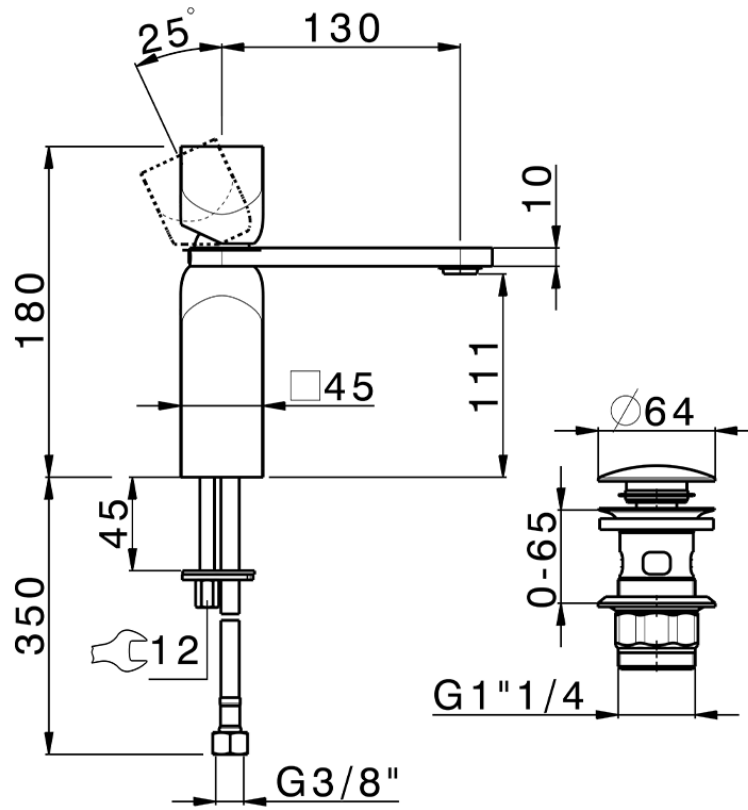

Single lever 'large' washbasin mixer HI-RISE_RI000494

RI000494

<https://en.cisal.it/single-lever-large-washbasin-mixer-hi-rise-ri000494>

2026-04-25