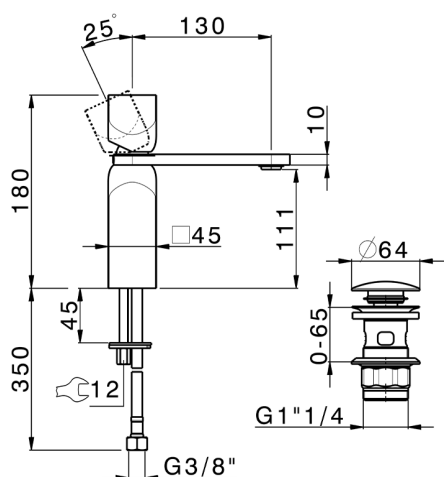

## Single lever 'large' washbasin mixer HI-RISE\_RI000494

MODEL **RI000494**

Single lever 'large' washbasin mixer, with 1"1/4 automatic pop up waste, G.3/8" stainless steel flexible hoses

### CHARACTERISTICS

Cartridge Spare Parts

**ZZ96550000**

**25 mm Cartridge**

2026-06-04