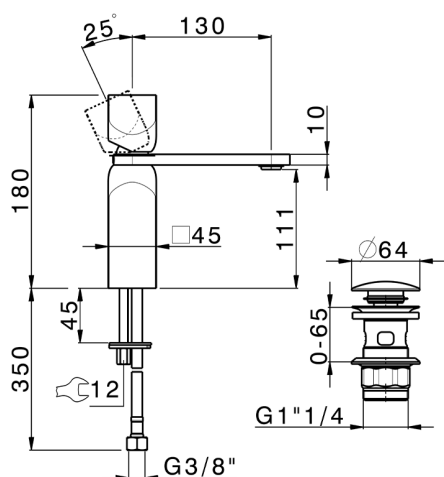

Single lever 'large' washbasin mixer HI-RISE_RI000494

MODEL **RI000494**

Single lever 'large' washbasin mixer, with 1"1/4 automatic pop up waste, G.3/8" stainless steel flexible hoses

AVAILABLE FINISHINGS

-  **21** 21 Chrome
-  **24** 24 Gold
-  **2F** 2F Brushed Nickel
-  **2W** 2W Brushed Gold
-  **40** 40 Matt Black
-  **4Q** 4Q Matt White
-  **5G** 5G Rose Gold
-  **6V** 6V Matt White/Brushed Nickel
-  **6X** 6X Matt White/Brushed Gold
-  **7W** 7W Matt Black/Brushed Gold

CHARACTERISTICS

Cartridge Spare Parts

ZZ96550000

25 mm Cartridge

2026-06-24