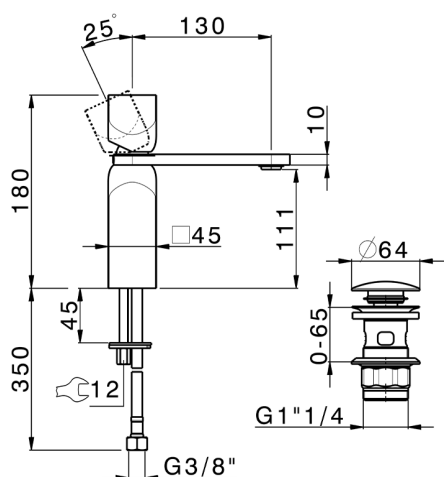

## Single lever 'large' washbasin mixer HI-RISE\_RI000494

MODEL **RI000494**

Single lever 'large' washbasin mixer, with 1"1/4 automatic pop up waste, G.3/8" stainless steel flexible hoses

### CHARACTERISTICS

Cartridge Spare Parts

**ZZ96550000**

**25 mm Cartridge**

2026-04-04