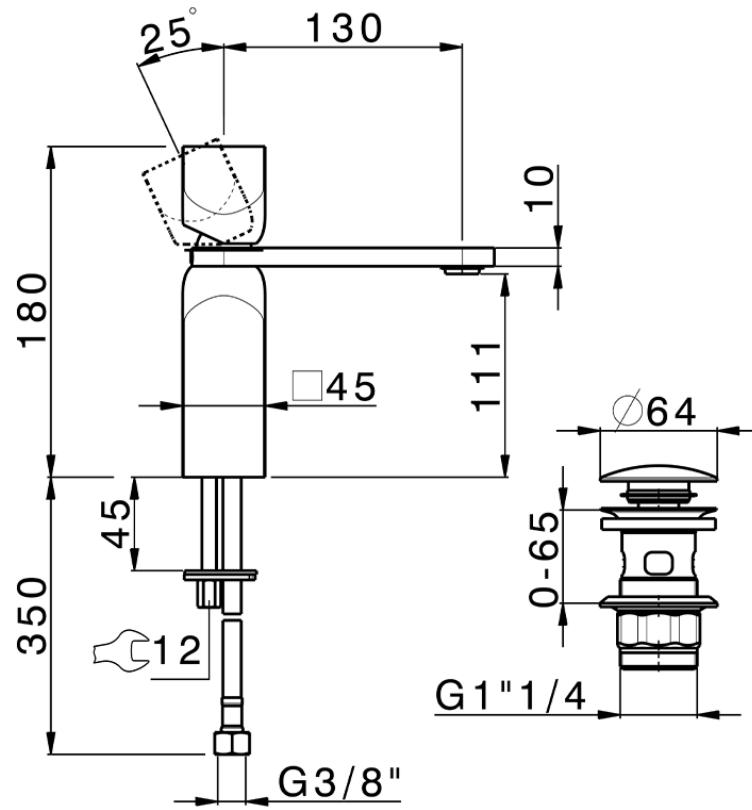

Single lever 'large' washbasin mixer HI-RISE_RI000494

RI000494

<https://en.cisal.it/single-lever-large-washbasin-mixer-hi-rise-ri000494>

2026-04-04