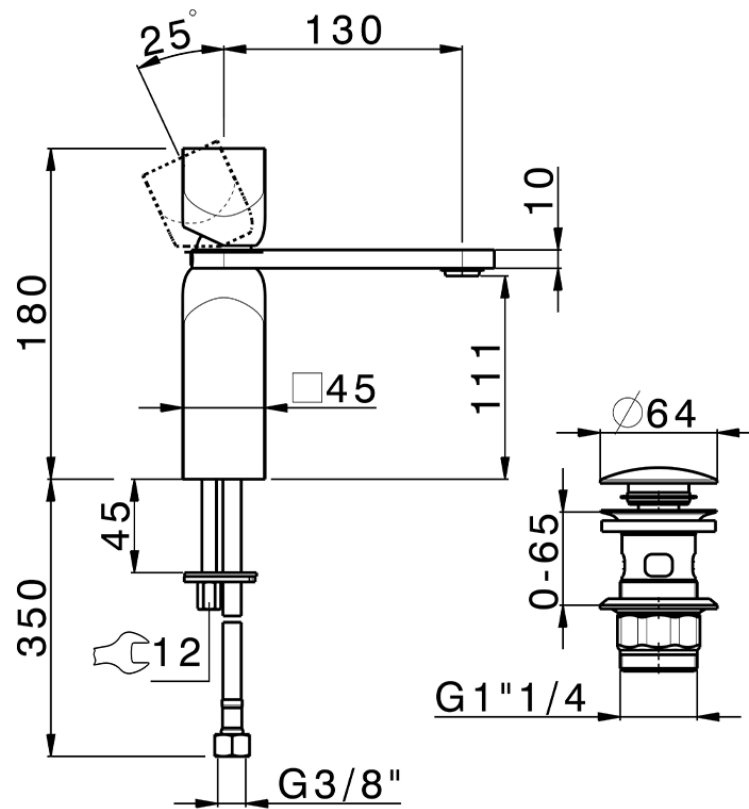

Single lever 'large' washbasin mixer HI-RISE_RI000494

RI000494

<https://en.cisal.it/single-lever-large-washbasin-mixer-hi-rise-ri000494>

2026-04-24