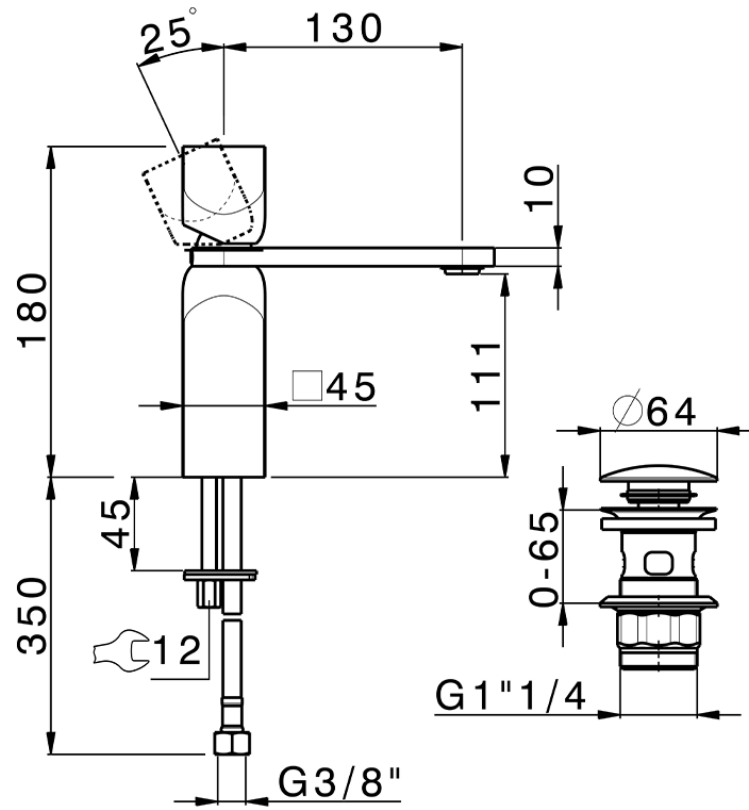

Single lever 'large' washbasin mixer HI-RISE_RI000494

RI000494

<https://en.cisal.it/single-lever-large-washbasin-mixer-hi-rise-ri000494>

2026-06-24