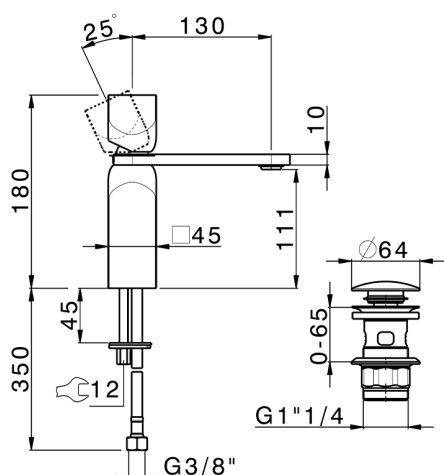

Single lever 'large' washbasin mixer HI-RISE_RI000494

MODEL **RI000494**

Single lever 'large' washbasin mixer, with 1"1/4 automatic pop up waste, G.3/8" stainless steel flexible hoses

AVAILABLE FINISHINGS

-  **21** 21 Chrome
-  **24** 24 Gold
-  **2F** 2F Brushed Nickel
-  **2W** 2W Brushed Gold
-  **40** 40 Matt Black
-  **4Q** 4Q Matt White
-  **5G** 5G Rose Gold
-  **6V** 6V Matt White/Brushed Nickel
-  **6X** 6X Matt White/Brushed Gold
-  **7W** 7W Matt Black/Brushed Gold

CHARACTERISTICS

Cartridge Spare Parts

ZZ96550000

25 mm Cartridge

2026-04-25