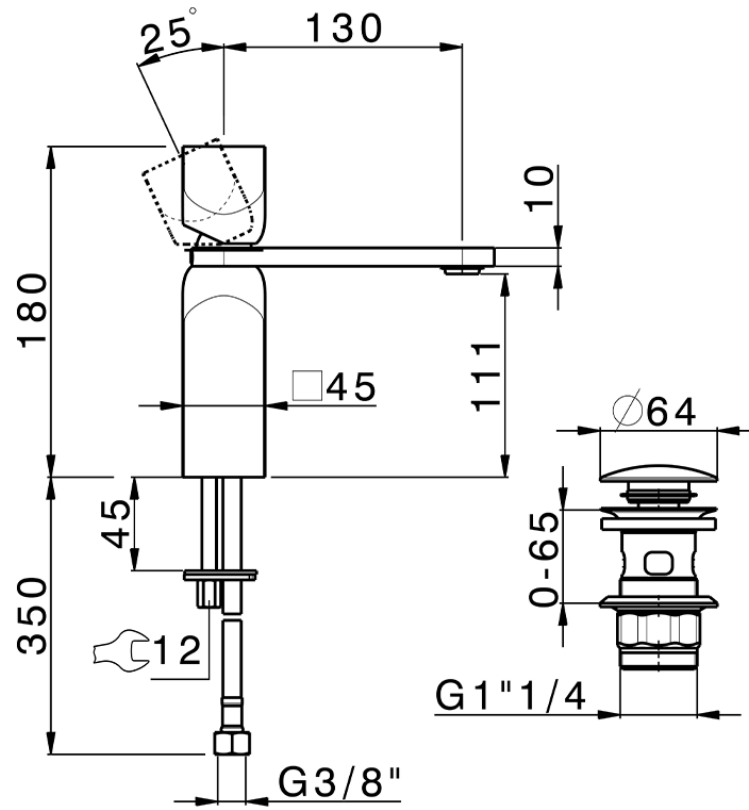

Single lever 'large' washbasin mixer HI-RISE_RI000494

RI000494

<https://en.cisal.it/single-lever-large-washbasin-mixer-hi-rise-ri000494>

2026-06-10