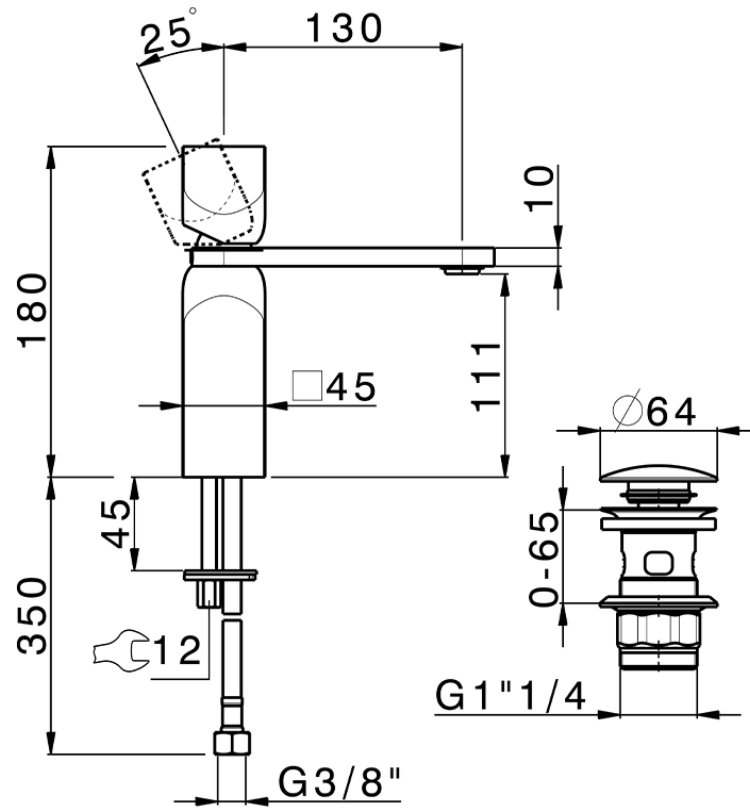

## Single lever 'large' washbasin mixer HI-RISE\_RI000494

RI000494

<https://en.cisal.it/single-lever-large-washbasin-mixer-hi-rise-ri000494>

2026-04-25