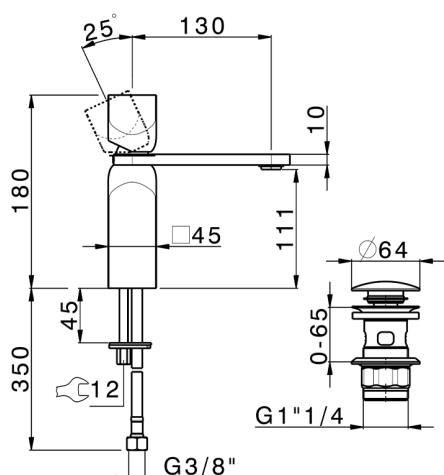

Single lever 'large' washbasin mixer HI-RISE_RI000494

MODEL **RI000494**

Single lever 'large' washbasin mixer, with 1"1/4 automatic pop up waste, G.3/8" stainless steel flexible hoses

AVAILABLE FINISHINGS

-  **21** 21 Chrome
-  **24** 24 Gold
-  **2F** 2F Brushed Nickel
-  **2W** 2W Brushed Gold
-  **40** 40 Matt Black
-  **4Q** 4Q Matt White
-  **5G** 5G Rose Gold
-  **6V** 6V Matt White/Brushed Nickel
-  **6X** 6X Matt White/Brushed Gold
-  **7W** 7W Matt Black/Brushed Gold

CHARACTERISTICS

Cartridge Spare Parts

ZZ96550000

25 mm Cartridge

2026-05-15