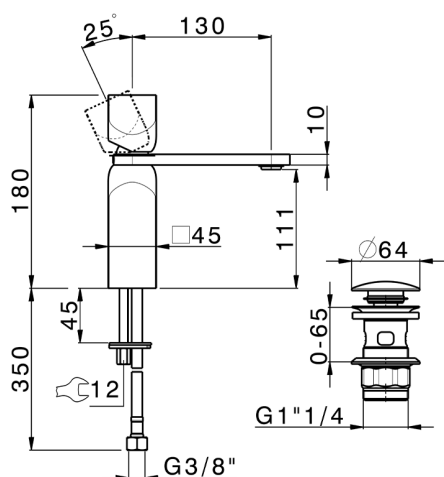

Single lever 'large' washbasin mixer HI-RISE_RI000494

MODEL **RI000494**

Single lever 'large' washbasin mixer, with 1"1/4 automatic pop up waste, G.3/8" stainless steel flexible hoses

AVAILABLE FINISHINGS

-  **21** 21 Chrome
-  **24** 24 Gold
-  **2F** 2F Brushed Nickel
-  **2W** 2W Brushed Gold
-  **40** 40 Matt Black
-  **4Q** 4Q Matt White
-  **5G** 5G Rose Gold
-  **6V** 6V Matt White/Brushed Nickel
-  **6X** 6X Matt White/Brushed Gold
-  **7W** 7W Matt Black/Brushed Gold

CHARACTERISTICS

Cartridge Spare Parts

ZZ96550000

25 mm Cartridge

2026-04-04