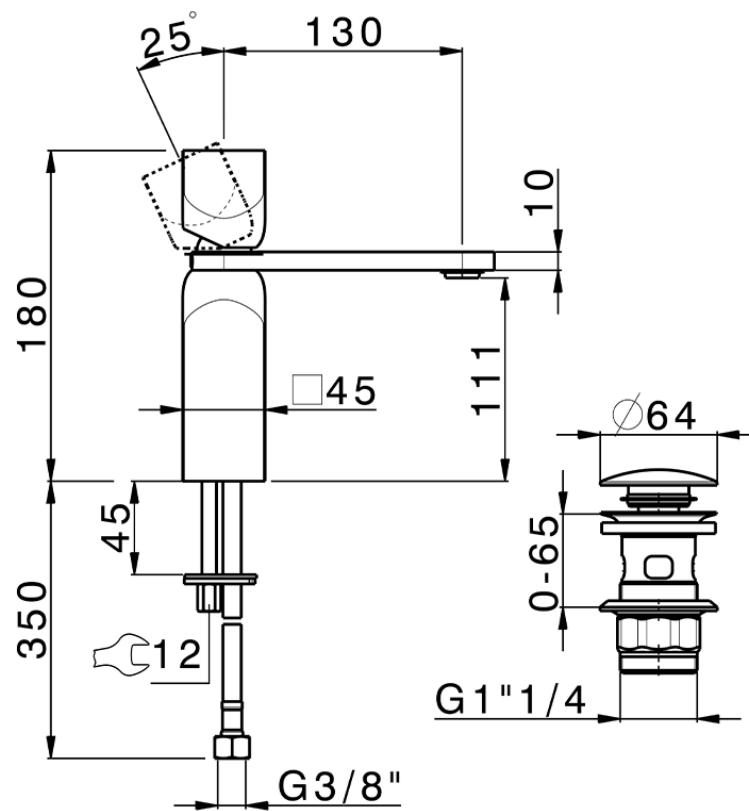

## Single lever 'large' washbasin mixer HI-RISE\_RI000494

RI000494

<https://en.cisal.it/single-lever-large-washbasin-mixer-hi-rise-ri000494>

2026-06-05