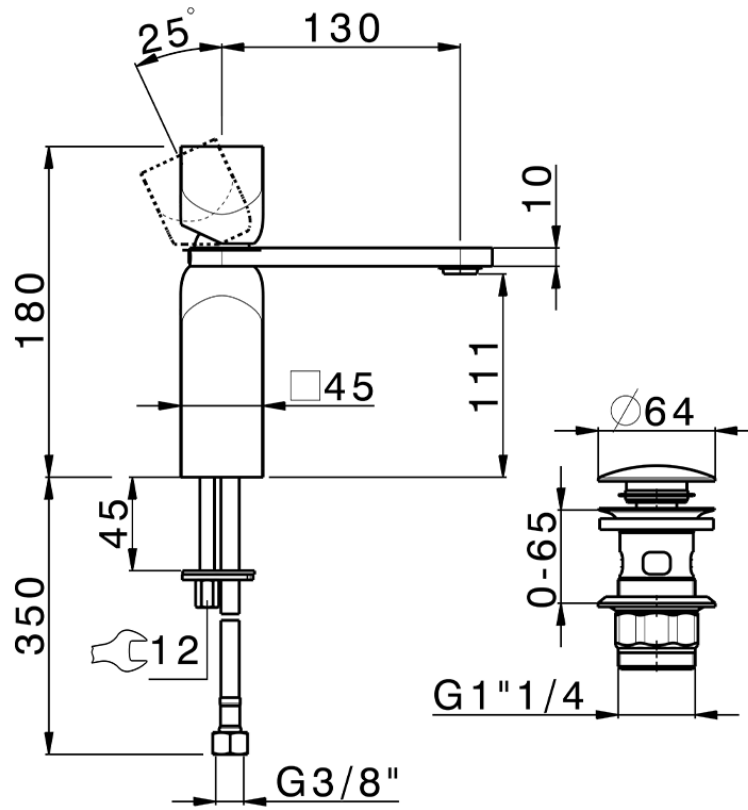

Single lever 'large' washbasin mixer HI-RISE_RI000494

RI000494

<https://en.cisal.it/single-lever-large-washbasin-mixer-hi-rise-ri000494>

2026-04-24