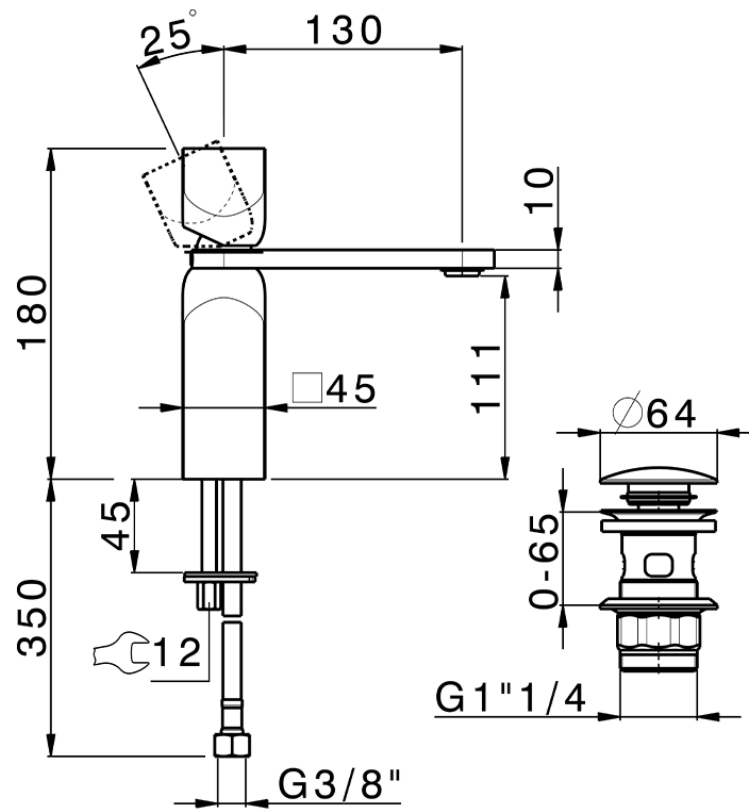

Single lever 'large' washbasin mixer HI-RISE_RI000494

RI000494

<https://en.cisal.it/single-lever-large-washbasin-mixer-hi-rise-ri000494>

2026-06-05