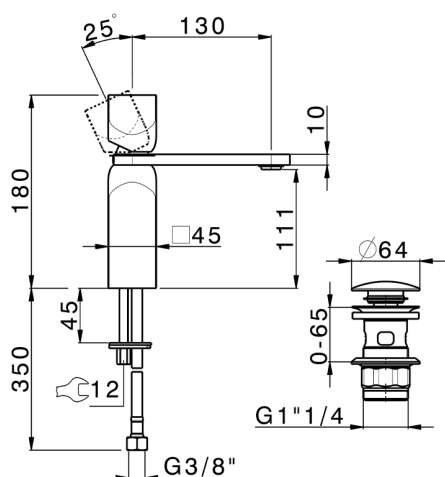

Single lever 'large' washbasin mixer HI-RISE_RI000494

MODEL **RI000494**

Single lever 'large' washbasin mixer, with 1"1/4 automatic pop up waste, G.3/8" stainless steel flexible hoses

AVAILABLE FINISHINGS

-  **21** 21 Chrome
-  **24** 24 Gold
-  **2F** 2F Brushed Nickel
-  **2W** 2W Brushed Gold
-  **40** 40 Matt Black
-  **4Q** 4Q Matt White
-  **5G** 5G Rose Gold
-  **6V** 6V Matt White/Brushed Nickel
-  **6X** 6X Matt White/Brushed Gold
-  **7W** 7W Matt Black/Brushed Gold

CHARACTERISTICS

Cartridge Spare Parts

ZZ96550000

25 mm Cartridge

2026-06-25