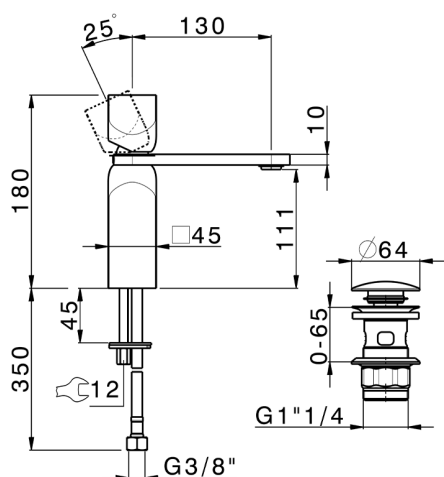

Single lever 'large' washbasin mixer HI-RISE_RI000494

MODEL **RI000494**

Single lever 'large' washbasin mixer, with 1"1/4 automatic pop up waste, G.3/8" stainless steel flexible hoses

AVAILABLE FINISHINGS

-  **21** 21 Chrome
-  **24** 24 Gold
-  **2F** 2F Brushed Nickel
-  **2W** 2W Brushed Gold
-  **40** 40 Matt Black
-  **4Q** 4Q Matt White
-  **5G** 5G Rose Gold
-  **6V** 6V Matt White/Brushed Nickel
-  **6X** 6X Matt White/Brushed Gold
-  **7W** 7W Matt Black/Brushed Gold

CHARACTERISTICS

Cartridge Spare Parts

ZZ96550000

25 mm Cartridge

2026-06-05