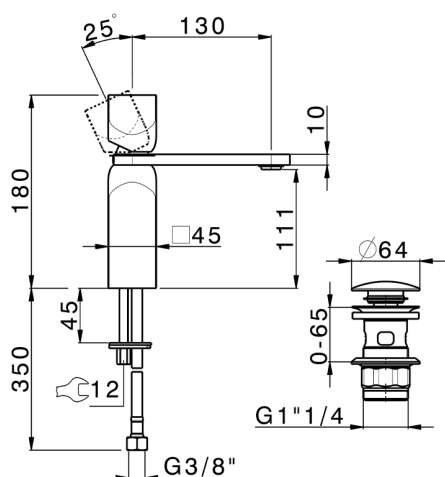

Single lever 'large' washbasin mixer HI-RISE_RI000494

MODEL **RI000494**

Single lever 'large' washbasin mixer, with 1"1/4 automatic pop up waste, G.3/8" stainless steel flexible hoses

AVAILABLE FINISHINGS

-  **21** 21 Chrome
-  **24** 24 Gold
-  **2F** 2F Brushed Nickel
-  **2W** 2W Brushed Gold
-  **40** 40 Matt Black
-  **4Q** 4Q Matt White
-  **5G** 5G Rose Gold
-  **6V** 6V Matt White/Brushed Nickel
-  **6X** 6X Matt White/Brushed Gold
-  **7W** 7W Matt Black/Brushed Gold

CHARACTERISTICS

Cartridge Spare Parts

ZZ96550000

25 mm Cartridge

2026-04-04