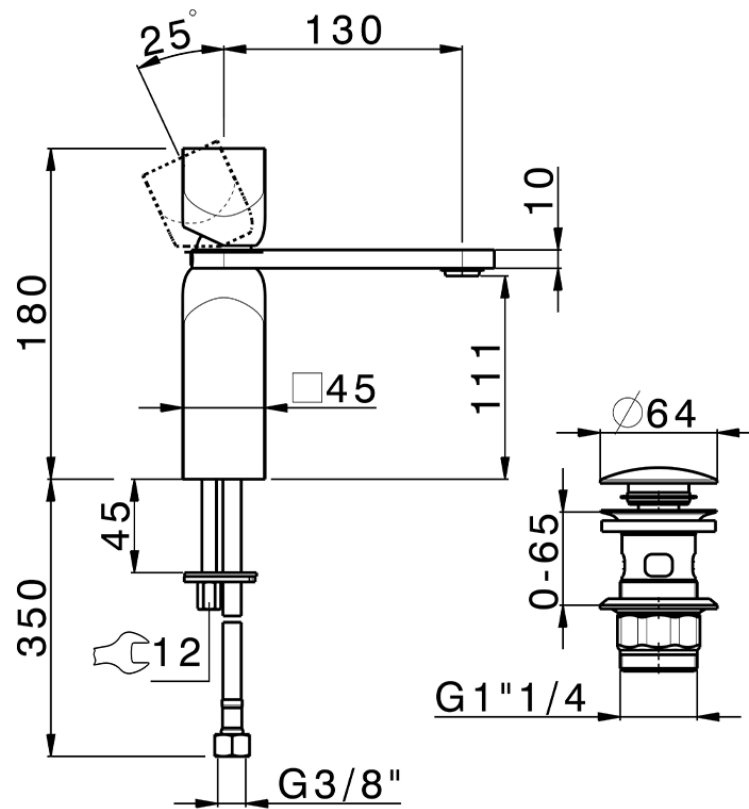

Single lever 'large' washbasin mixer HI-RISE_RI000494

RI000494

<https://en.cisal.it/single-lever-large-washbasin-mixer-hi-rise-ri000494>

2026-04-04