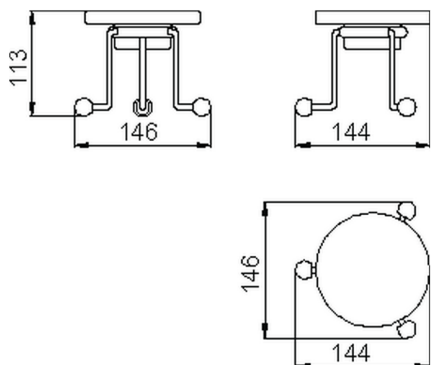

Soap-dish ARCANA COMPONENTS_AR090490

MODEL **AR090490**

Soap-dish,in ceramic

AVAILABLE FINISHINGS

-  **21** 21 Chrome
-  **24** 24 Gold
-  **26** 26 Old Copper
-  **27** 27 Old Bronze
-  **2A** 2A Satin Brushed Nickel
-  **74** 74 Chrome/Gold