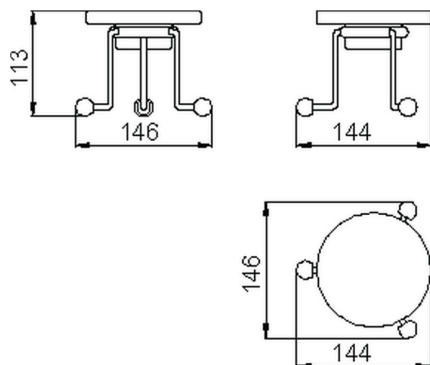

Soap-dish ARCANA COMPONENTS_AR090490

MODEL **AR090490**

Soap-dish,in ceramic

AVAILABLE FINISHINGS

-  **21** 21 Chrome
-  **24** 24 Gold
-  **26** 26 Old Copper
-  **27** 27 Old Bronze
-  **2A** 2A Satin Brushed Nickel
-  **74** 74 Chrome/Gold