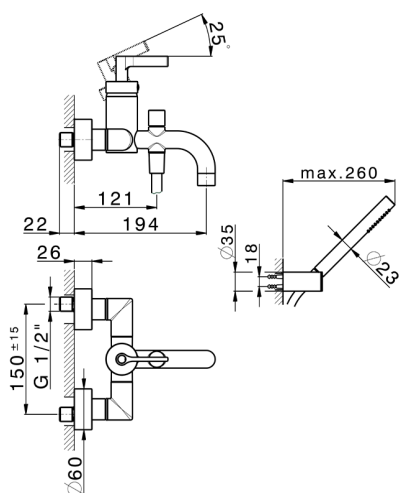

Single lever bath mixer, with shower set GRACE_GC000120

MODEL **GC000120**

Single lever bath mixer, with shower set, wall mounted adjustable handshower bracket, 22,5 mm Brass One Spray handshower, 150 cm SUPREME smooth flexible hose

Cartridge Spare Parts **ZZ93196000**

38 mm Cartridge

2025-04-28