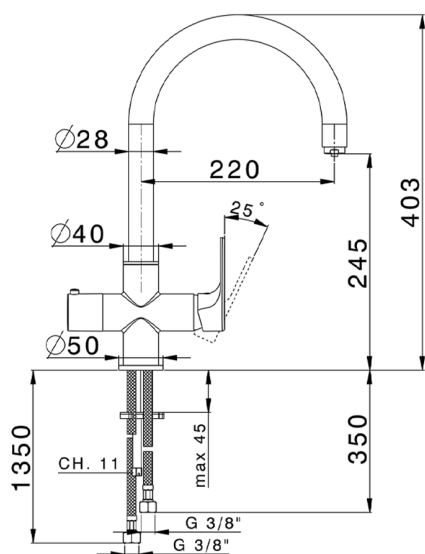

Single Handle Kitchen faucet Cooking100 KITCHEN_A3001005

MODEL **A3001005**

Single Handle Kitchen faucet Cooking100,100°
Boiling Hot Water,swivel Spout,without boiler,G.3/8"
Stainless Steel flexible hoses

AVAILABLE FINISHINGS

CHARACTERISTICS

Cartridge Spare Parts **ZZ94034000**

35 mm Cartridge

EcoStop

EcoStop feature limits water flow to approximately 50% of maximum output with one point of resistance on setting. Push slightly past the middle stop only when full water output is required. This will save water up to 50%.

EnergySave

Thanks to the EnergySave device, only cold water will be drawn if the lever is operated in the central position, so that the water heater will not be engaged and no hot water wasted, leading to considerable savings in energy and costs. The temperature can be adjusted by rotating the lever to the left, until the desired temperature is reached.