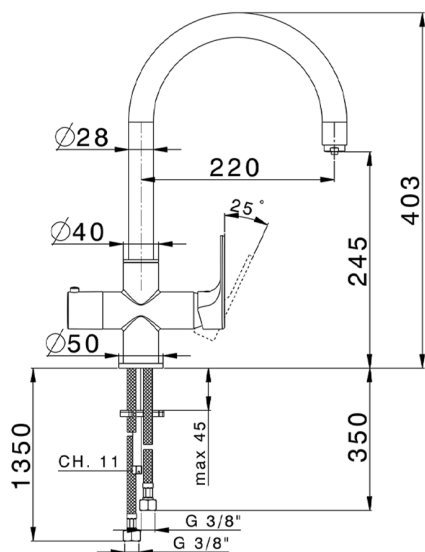

## Single Handle Kitchen faucet Cooking100 KITCHEN\_A3001005

MODEL **A3001005**

Single Handle Kitchen faucet Cooking100, 100° Boiling Hot Water, swivel Spout, without boiler, G.3/8" Stainless Steel flexible hoses

AVAILABLE FINISHINGS

CHARACTERISTICS

Cartridge Spare Parts **ZZ94034000**

**35 mm Cartridge**

### EcoStop

EcoStop feature limits water flow to approximately 50% of maximum output with one point of resistance on setting. Push slightly past the middle stop only when full water output is required. This will save water up to 50%.