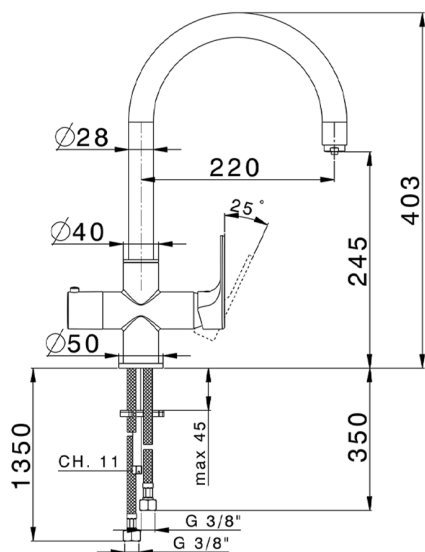

Single Handle Kitchen faucet Cooking100 KITCHEN_A3001005

MODEL **A3001005**

Single Handle Kitchen faucet Cooking100, 100° Boiling Hot Water, swivel Spout, without boiler, G.3/8" Stainless Steel flexible hoses

AVAILABLE FINISHINGS

CHARACTERISTICS

Cartridge Spare Parts **ZZ94034000**

35 mm Cartridge

EcoStop

EcoStop feature limits water flow to approximately 50% of maximum output with one point of resistance on setting. Push slightly past the middle stop only when full water output is required. This will save water up to 50%.

EnergySave

Thanks to the EnergySave device, only cold water will be drawn if the lever is operated in the central position, so that the water heater will not be engaged and no hot water wasted, leading to considerable savings in energy and costs. The temperature can be adjusted by rotating the lever to the left, until the desired temperature is reached.