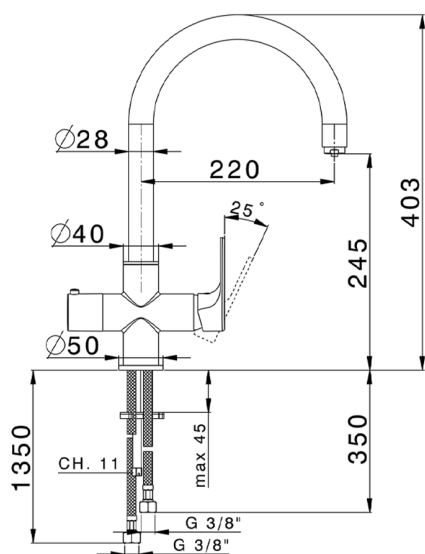

Single Handle Kitchen faucet Cooking100 KITCHEN_A3001005

MODEL **A3001005**

Single Handle Kitchen faucet Cooking100, 100° Boiling Hot Water, swivel Spout, without boiler, G.3/8" Stainless Steel flexible hoses

AVAILABLE FINISHINGS

CHARACTERISTICS

Cartridge Spare Parts **ZZ94034000**

35 mm Cartridge

EcoStop

EcoStop feature limits water flow to approximately 50% of maximum output with one point of resistance on setting. Push slightly past the middle stop only when full water output is required. This will save water up to 50%.

EnergySave

Thanks to the EnergySave device, only cold water will be drawn if the lever is operated in the central position, so that the water heater will not be engaged and no hot water wasted, leading to considerable savings in energy and costs. The temperature can be adjusted by rotating the lever to the left, until the desired temperature is reached.