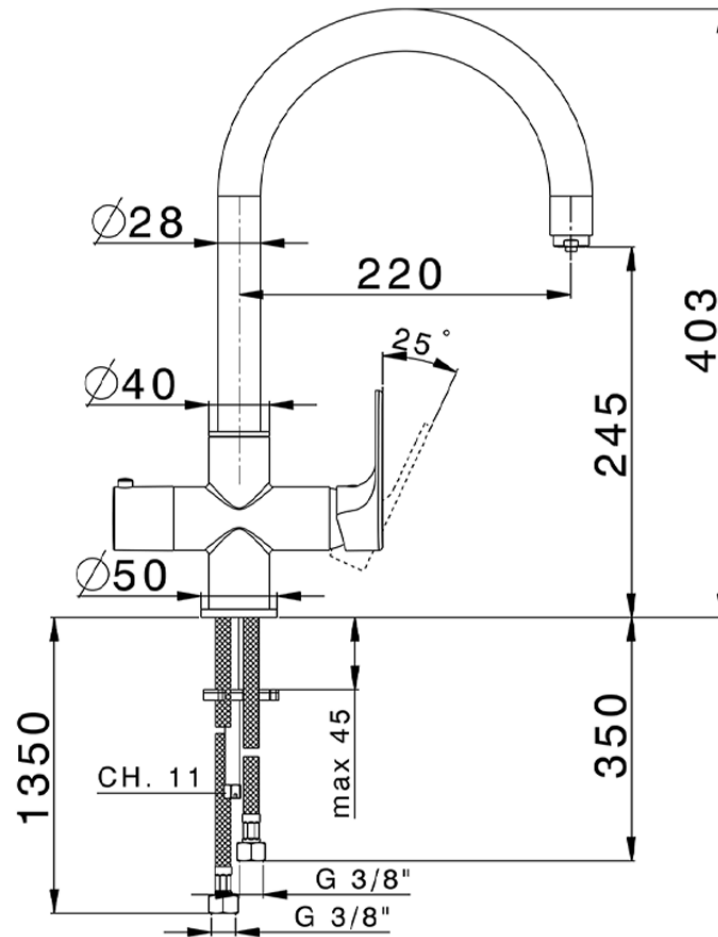

Single Handle Kitchen faucet Cooking100 KITCHEN_A3001005

A3001005

<https://en.cisal.it/single-handle-kitchen-faucet-cooking100-kitchen-a3001005>

2026-05-17