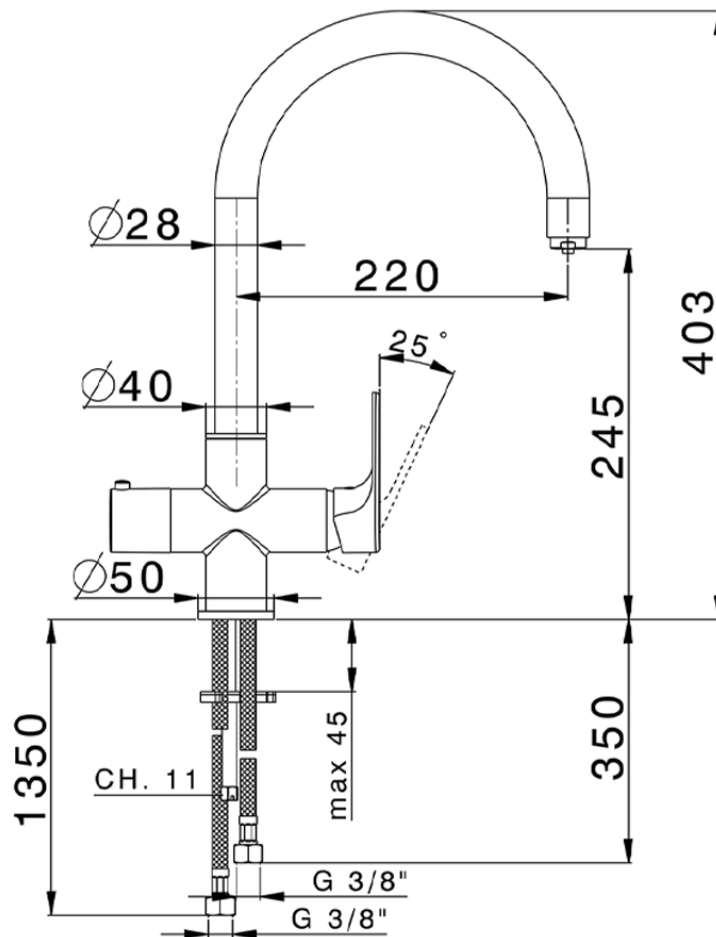

Single Handle Kitchen faucet Cooking100 KITCHEN_A3001005

A3001005

<https://en.cisal.it/single-handle-kitchen-faucet-cooking100-kitchen-a3001005>

2026-04-26