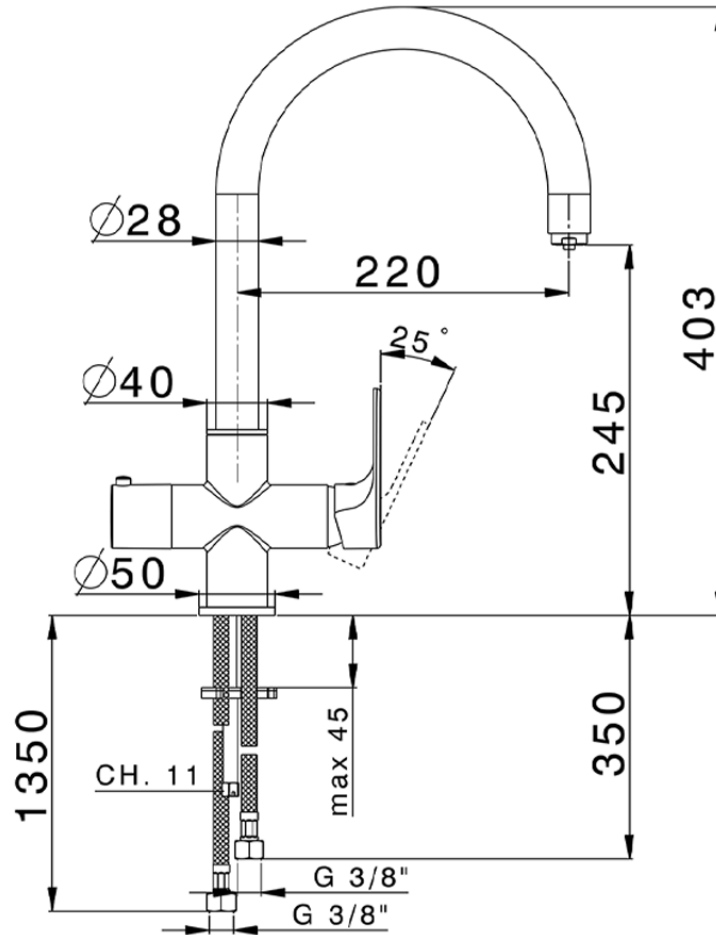

Single Handle Kitchen faucet Cooking100 KITCHEN_A3001005

A3001005

<https://en.cisal.it/single-handle-kitchen-faucet-cooking100-kitchen-a3001005>

2026-06-13