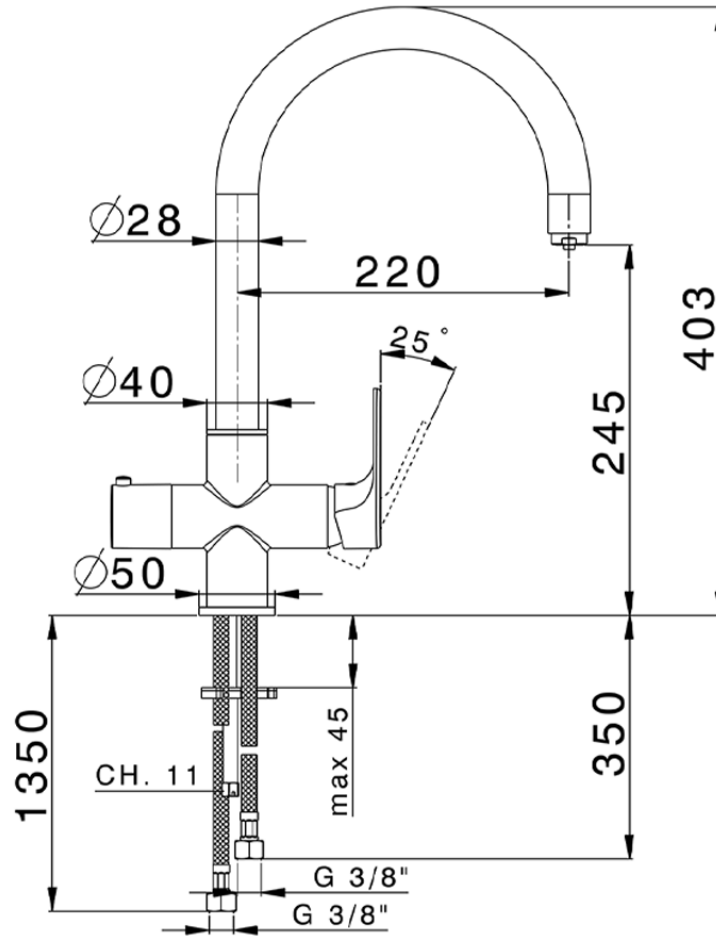

Single Handle Kitchen faucet Cooking100 KITCHEN_A3001005

A3001005

<https://en.cisal.it/single-handle-kitchen-faucet-cooking100-kitchen-a3001005>

2026-04-06