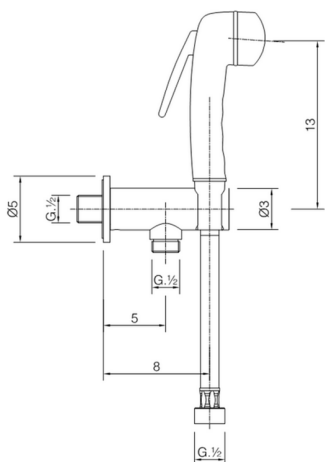

Bidet handshower set HYGENIC SHOWERS_FL007910

MODEL **FL007910**

Bidet handshower set, wall mounted holder with safety valve, Bidet handshower, PVC 120 cm. Flexible hose

AVAILABLE FINISHINGS

CHARACTERISTICS

Bidet handshower

Hygienic Spray

Multi-jets hygienic hand shower, for personal hygiene care.

2026-04-06