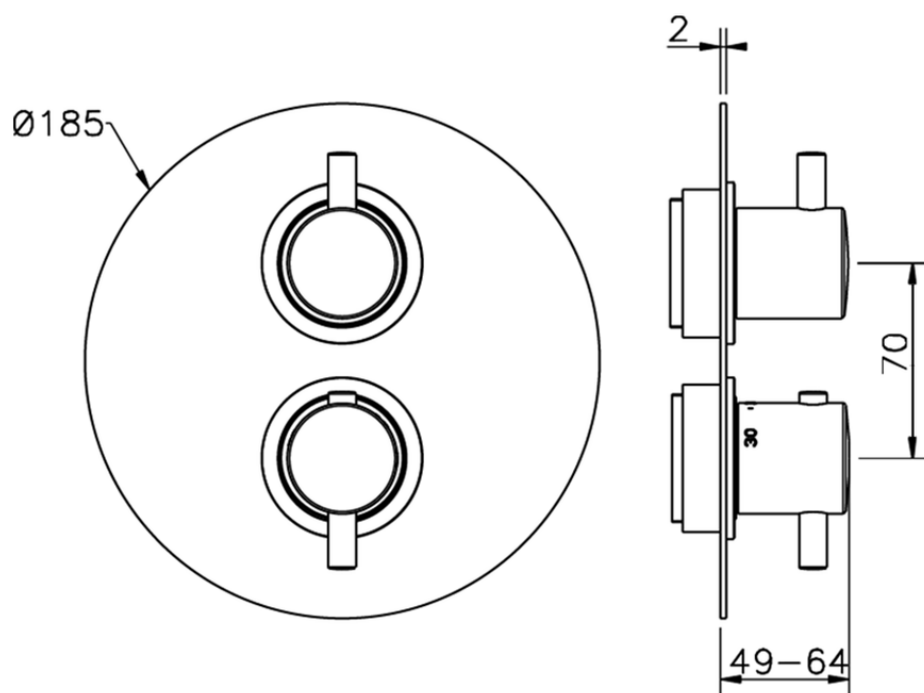

Exposed part for con.thermo.shower valve, 2-outlet NUOVA LESS_LN018100

LN018100

<https://en.cisal.it/exposed-part-for-con-thermo-shower-valve-2-outlet-nuova-less-ln018100>

Piastra/Plate/Plaque/Platte/Placa

2-3mm: XX 25-40 YY 76-91

10 mm: XX 16-31 YY 65-80

ZA018101

<https://en.cisal.it/concealed-thermostatic-shower-valve-2-outlets-concealed-za018101>

2026-05-17