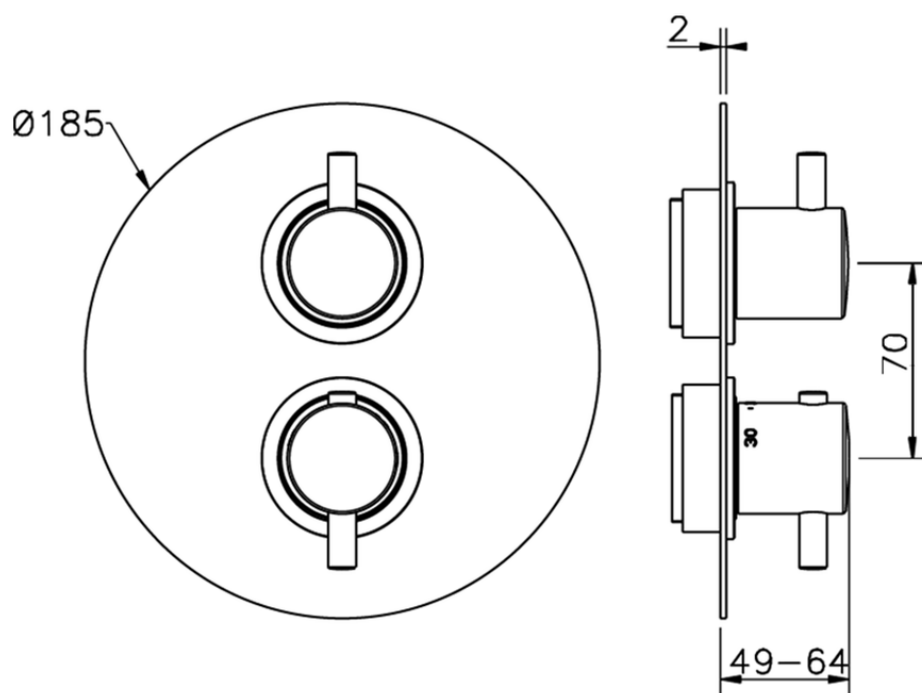

Exposed part for con.thermo.shower valve, 2-outlet NUOVA LESS_LN018100

LN018100

<https://en.cisal.it/exposed-part-for-con-thermo-shower-valve-2-outlet-nuova-less-ln018100>

Piastra/Plate/Plaque/Platte/Placa

2-3mm: XX 25-40 YY 76-91

10 mm: XX 16-31 YY 65-80

ZA018101

<https://en.cisal.it/concealed-thermostatic-shower-valve-2-outlets-concealed-za018101>

2026-05-17