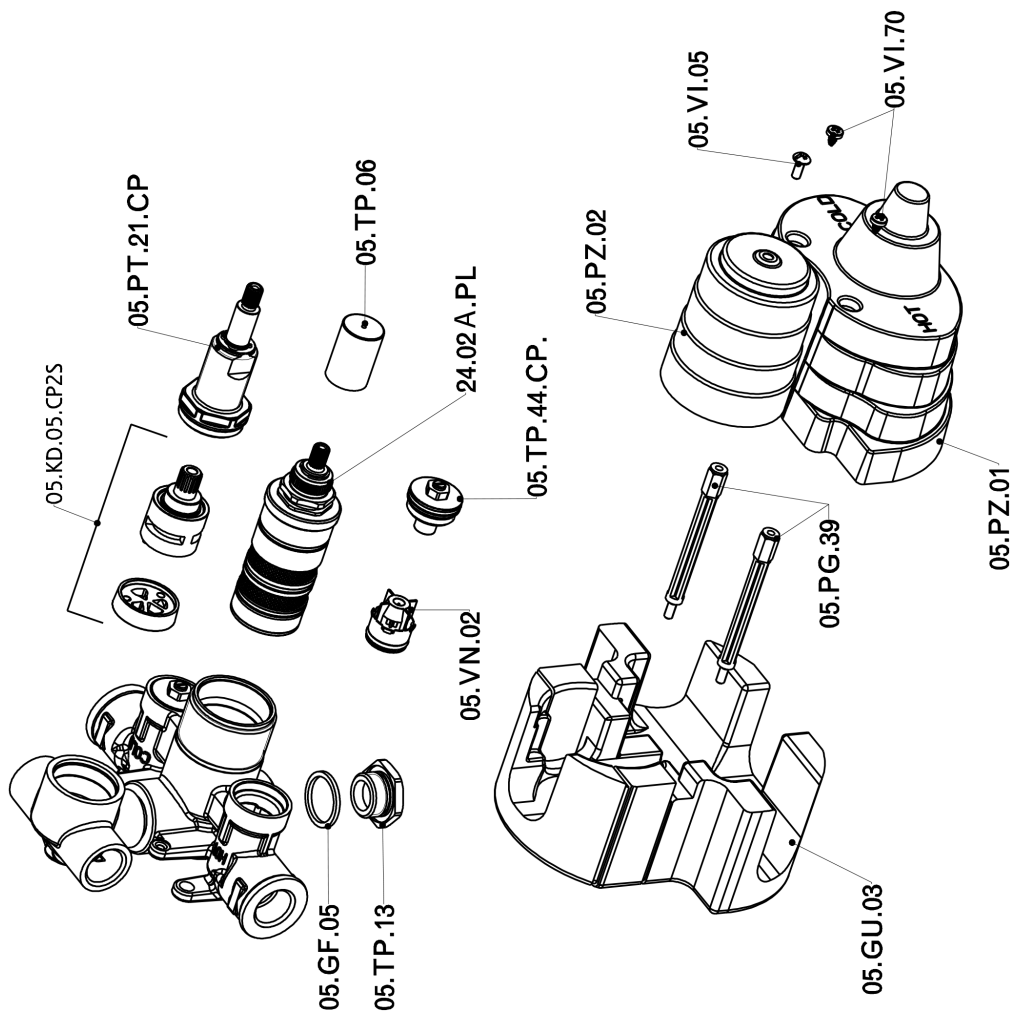

Exposed part for con.thermo.shower valve, 2-outlet NUOVA LESS_LN018100

LN018100

<https://en.cisal.it/exposed-part-for-con-thermo-shower-valve-2-outlet-nuova-less-ln018100>

Concealed thermostatic shower valve, 2-outlets CONCEALED_ZA018101

ZA018101

<https://en.cisal.it/concealed-thermostatic-shower-valve-2-outlets-concealed-za018101>

2026-05-17