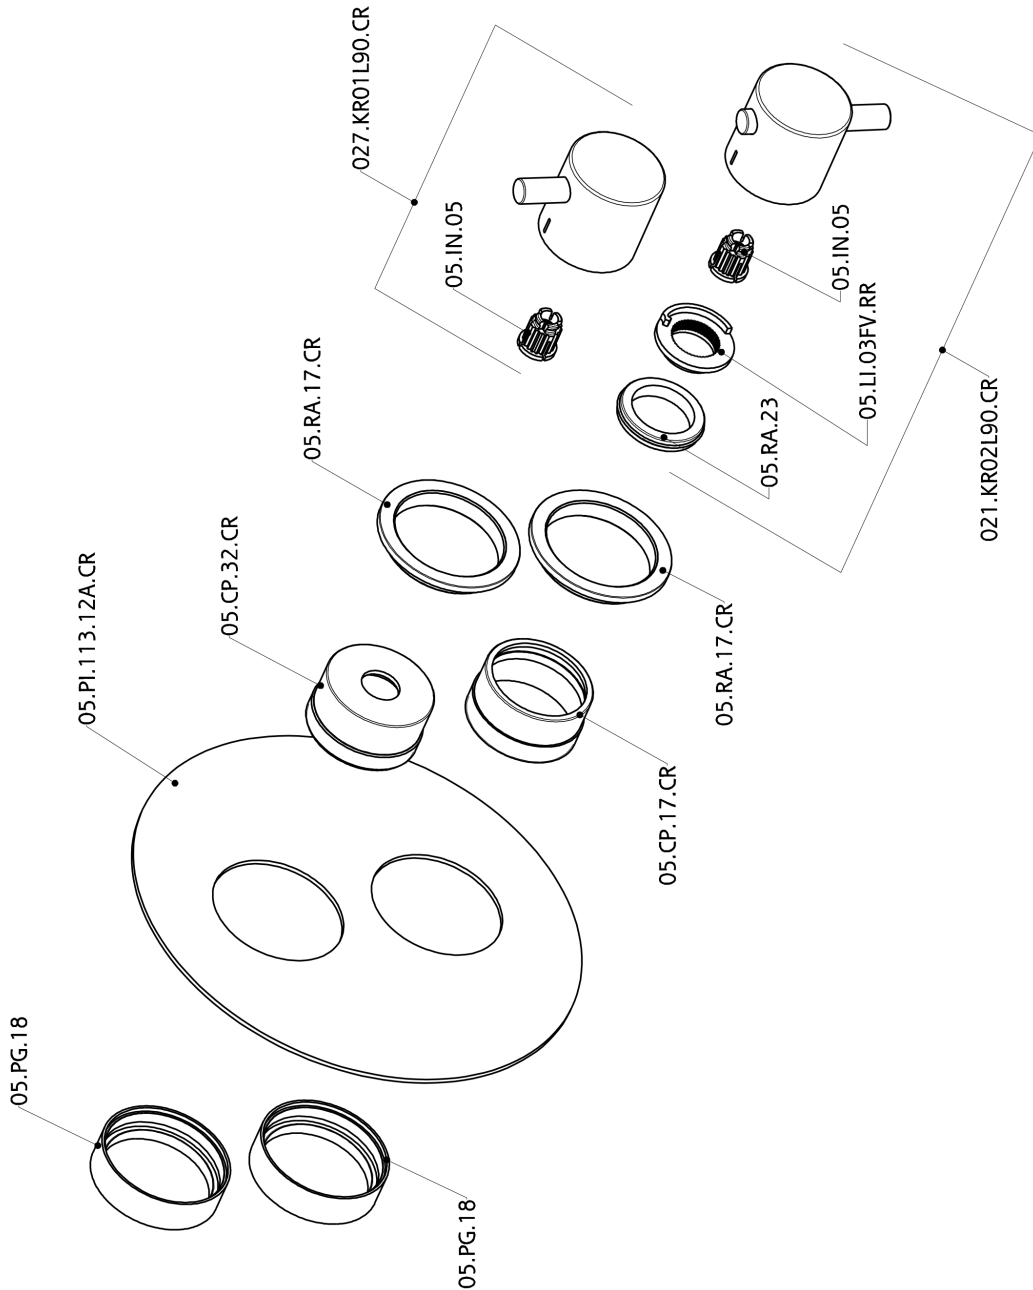

Exposed part for con.thermo.shower valve, 2-outlet NUOVA LESS_LN018100

LN018100

<https://en.cisal.it/exposed-part-for-con-thermo-shower-valve-2-outlet-nuova-less-ln018100>

Concealed thermostatic shower valve, 2-outlets CONCEALED_ZA018101

ZA018101

<https://en.cisal.it/concealed-thermostatic-shower-valve-2-outlets-concealed-za018101>

2026-05-17