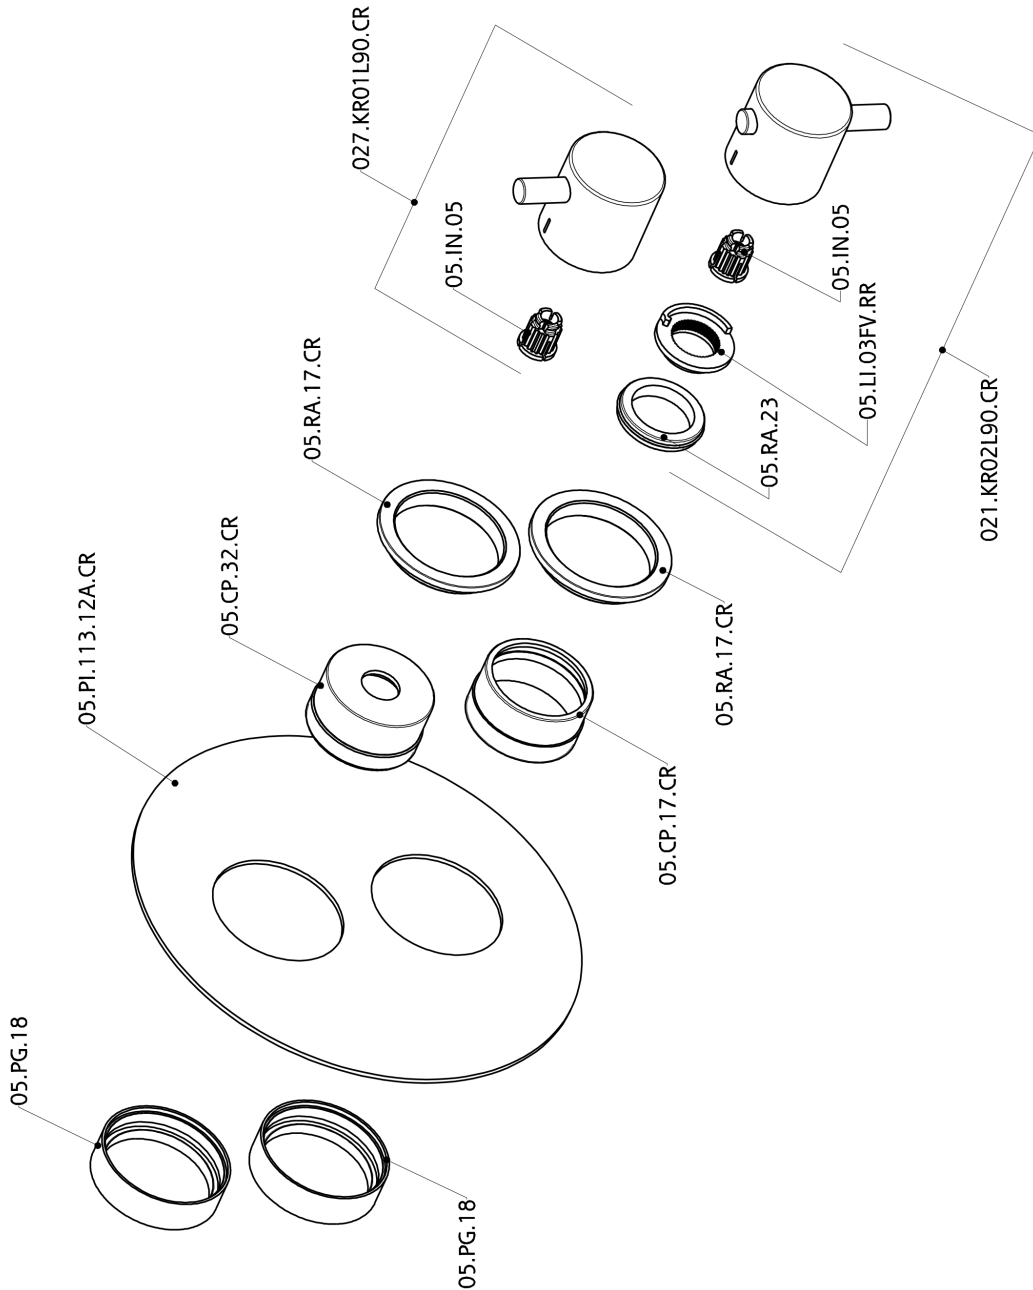

Exposed part for con.thermo.shower valve, 2-outlet NUOVA LESS_LN018100

LN018100

<https://en.cisal.it/exposed-part-for-con-thermo-shower-valve-2-outlet-nuova-less-ln018100>

Concealed thermostatic shower valve, 2-outlets CONCEALED_ZA018101

ZA018101

<https://en.cisal.it/concealed-thermostatic-shower-valve-2-outlets-concealed-za018101>

2026-06-14