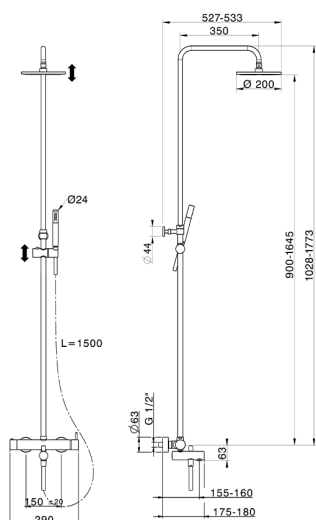

3-functions single lever bath set SHOWER COLUMNS_SM004120

MODEL **SM004120**

3-functions single lever bath set, 2 outlet devia stop cartridge, adjustable riser column, sliding handshower bracket, Brass minimalistic one spray handshower, 200 mm round showerhead 8 mm thick BRASS, 150 cm smooth SUPREME Flexible Hose

AVAILABLE FINISHINGS

CHARACTERISTICS

Cartridge Spare Parts **ZZ95409000**

35 mm Cartridge

EcoStop

EcoStop feature limits water flow to approximately 50% of maximum output with one point of resistance on setting. Push slightly past the middle stop only when full water output is required. This will save water up to 50%.

DeviaStop

The Cisal Devia Stop technology allows to adjust the water flow and to direct it to the selected output point (overhead soaker, hand shower, etc).

2024-12-22