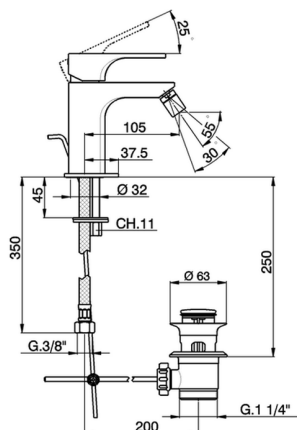

Single lever bidet mixer CUBIC_CU000551

MODEL **CU000551**

Single lever bidet mixer, with automatic 1"1/4 automatic pop-up waste, G.3/8" stainless steel flexible hoses

AVAILABLE FINISHINGS

-  **21** 21 Chrome
-  **2B** 2B Polished Nickel
-  **2F** 2F Brushed Nickel
-  **40** 40 Matt Black

CHARACTERISTICS

Cartridge Spare Parts **ZZ94240000**

25 mm Cartridge

2026-06-13