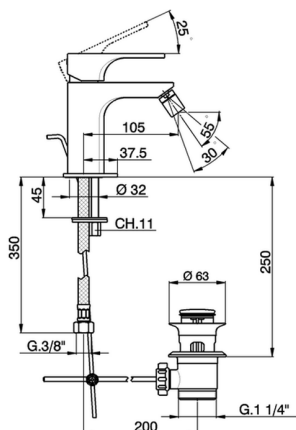

Single lever bidet mixer CUBIC_CU000551

MODEL **CU000551**

Single lever bidet mixer, with automatic 1"1/4 automatic pop-up waste, G.3/8" stainless steel flexible hoses

AVAILABLE FINISHINGS

-  **21** 21 Chrome
-  **2B** 2B Polished Nickel
-  **2F** 2F Brushed Nickel
-  **40** 40 Matt Black

CHARACTERISTICS

Cartridge Spare Parts **ZZ94240000**

25 mm Cartridge

2026-06-26