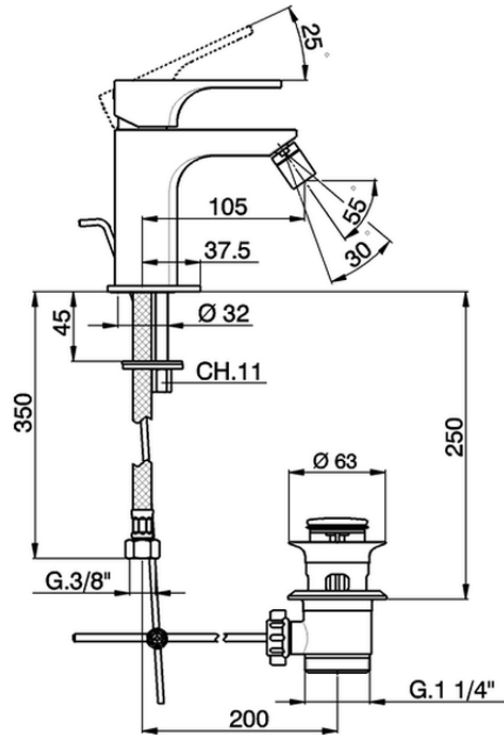

Single lever bidet mixer CUBIC_CU000551

CU000551

<https://en.cisal.it/single-lever-bidet-mixer-cubic-cu000551>

2026-05-17