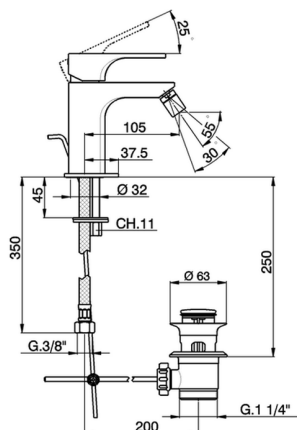

Single lever bidet mixer CUBIC_CU000551

MODEL **CU000551**

Single lever bidet mixer, with automatic 1"1/4 automatic pop-up waste, G.3/8" stainless steel flexible hoses

AVAILABLE FINISHINGS

- 
21 21 Chrome
- 
2B 2B Polished Nickel
- 
2F 2F Brushed Nickel
- 
40 40 Matt Black

CHARACTERISTICS

Cartridge Spare Parts **ZZ94240000**

25 mm Cartridge

2026-06-06