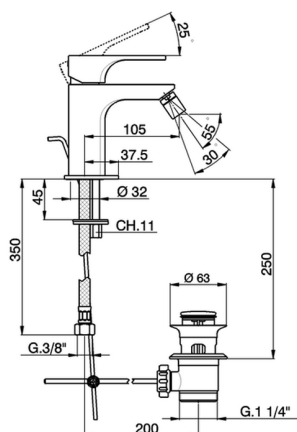

Single lever bidet mixer CUBIC_CU000551

MODEL **CU000551**

Single lever bidet mixer, with automatic 1"1/4 automatic pop-up waste, G.3/8" stainless steel flexible hoses

AVAILABLE FINISHINGS

-  **21** 21 Chrome
-  **2B** 2B Polished Nickel
-  **2F** 2F Brushed Nickel
-  **40** 40 Matt Black

CHARACTERISTICS

Cartridge Spare Parts **ZZ94240000**

25 mm Cartridge

2026-05-17