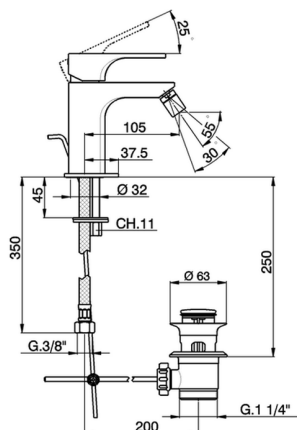

Single lever bidet mixer CUBIC_CU000551

MODEL **CU000551**

Single lever bidet mixer, with automatic 1"1/4 automatic pop-up waste, G.3/8" stainless steel flexible hoses

AVAILABLE FINISHINGS

- 
21 21 Chrome
- 
2B 2B Polished Nickel
- 
2F 2F Brushed Nickel
- 
40 40 Matt Black

CHARACTERISTICS

Cartridge Spare Parts **ZZ94240000**

25 mm Cartridge

2026-06-26