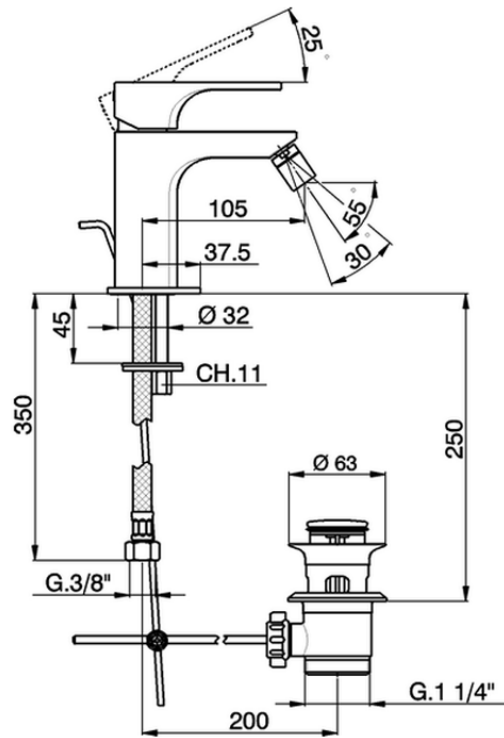

Single lever bidet mixer CUBIC_CU000551

CU000551

<https://en.cisal.it/single-lever-bidet-mixer-cubic-cu000551>

2026-04-06