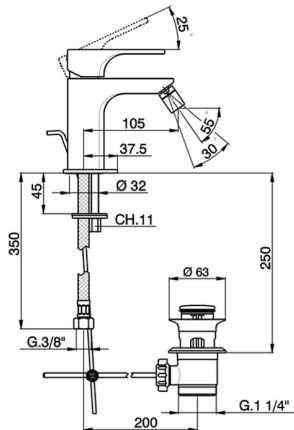

Single lever bidet mixer CUBIC_CU000551

MODEL **CU000551**

Single lever bidet mixer, with automatic 1"1/4 automatic pop-up waste, G.3/8" stainless steel flexible hoses

AVAILABLE FINISHINGS

- 
21 21 Chrome
- 
2B 2B Polished Nickel
- 
2F 2F Brushed Nickel
- 
40 40 Matt Black

CHARACTERISTICS

Cartridge Spare Parts **ZZ94240000**

25 mm Cartridge

2026-04-06