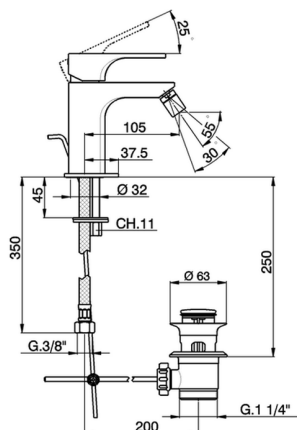

## Single lever bidet mixer CUBIC\_CU000551

MODEL **CU000551**

Single lever bidet mixer, with automatic 1"1/4 automatic pop-up waste, G.3/8" stainless steel flexible hoses

### CHARACTERISTICS

Cartridge Spare Parts **ZZ94240000**

**25 mm Cartridge**

2026-06-14