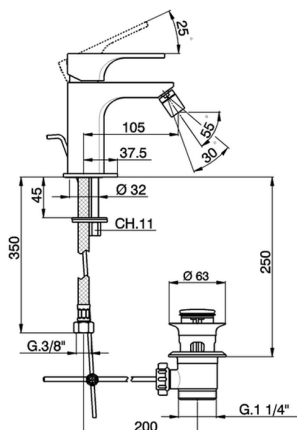

Single lever bidet mixer CUBIC_CU000551

MODEL **CU000551**

Single lever bidet mixer, with automatic 1"1/4 automatic pop-up waste, G.3/8" stainless steel flexible hoses

AVAILABLE FINISHINGS

-  **21** 21 Chrome
-  **2B** 2B Polished Nickel
-  **2F** 2F Brushed Nickel
-  **40** 40 Matt Black

CHARACTERISTICS

Cartridge Spare Parts **ZZ94240000**

25 mm Cartridge

2026-04-26