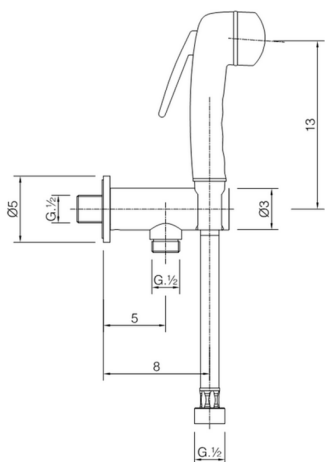

MODEL **FL007910**

Bidet handshower set, wall mounted holder with safety valve, Bidet handshower, PVC 120 cm. Flexible hose

AVAILABLE FINISHINGS

21 21 Chrome

CHARACTERISTICS

Hygienic Spray **1**

Bidet handshower