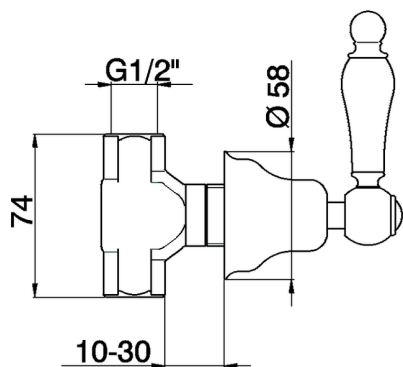

CHARACTERISTICS

2025-01-03