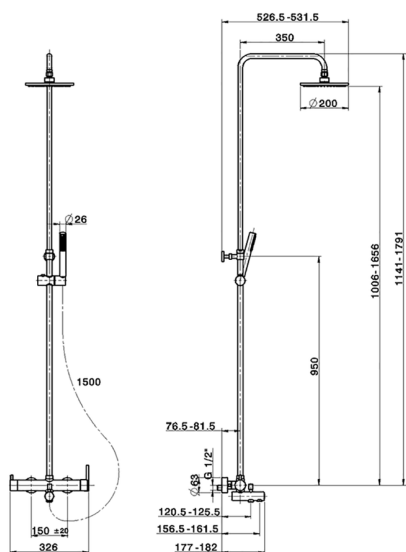

3-functions single lever bath set SHOWER COLUMNS_CY004120

MODEL **CY004120**

3-functions single lever bath set, 2 outlet devia stop cartridge, adjustable riser column, sliding handshower bracket, ABS D.26 mm minimalistic one spray handshower, 200 mm ABS round showerhead, 150 cm smooth SILVERFLEX Flexible Hose

AVAILABLE FINISHINGS

CHARACTERISTICS

Cartridge Spare Parts **ZZ95409000**

35 mm Cartridge

EcoStop

EcoStop feature limits water flow to approximately 50% of maximum output with one point of resistance on setting. Push slightly past the middle stop only when full water output is required. This will save water up to 50%.

DeviaStop

The Cisal Devia Stop technology allows to adjust the water flow and to direct it to the selected output point (overhead soaker, hand shower, etc).

2025-04-25