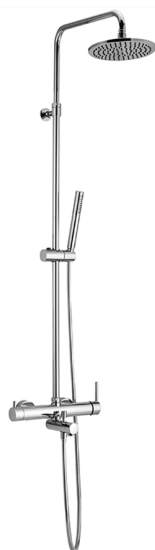

3-functions single lever bath set SHOWER COLUMNS_CY004120

MODEL **CY004120**

3-functions single lever bath set, 2 outlet devia stop cartridge, adjustable riser column, sliding handshower bracket, ABS D.26 mm minimalistic one spray handshower, 200 mm ABS round showerhead, 150 cm smooth SILVERFLEX Flexible Hose

AVAILABLE FINISHINGS

CHARACTERISTICS

Cartridge Spare Parts **ZZ95409000**

35 mm Cartridge

EcoStop

EcoStop feature limits water flow to approximately 50% of maximum output with one point of resistance on setting. Push slightly past the middle stop only when full water output is required. This will save water up to 50%.

DeviaStop

The Cisal Devia Stop technology allows to adjust the water flow and to direct it to the selected output point (overhead soaker, hand shower, etc).

2025-04-25