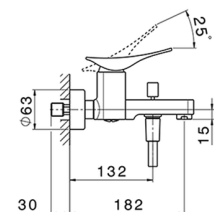

Single lever bath mixer, with shower set ROADSTER ACCENT_RA000120

MODEL **RA000120**

Single lever bath mixer, with shower set, wall mounted adjustable handshower bracket, 42x18 mm
ABS Quad one spray handshower, 150 cm
SUPREME smooth flexible hose

AVAILABLE FINISHINGS

-  **21** 21 Chrome
-  **2B** 2B Polished Nickel
-  **2F** 2F Brushed Nickel
-  **2Q** 2Q Black Titanium
-  **40** 40 Matt Black
-  **4Q** 4Q Matt White

CHARACTERISTICS

Cartridge Spare Parts **ZZ96799000**

35 mm Cartridge

Single lever bath mixer, with shower set ROADSTER ACCENT_RA000120

RA000120

<https://en.cisal.it/single-lever-bath-mixer-with-shower-set-roadster-accent-ra000120>

2026-05-19