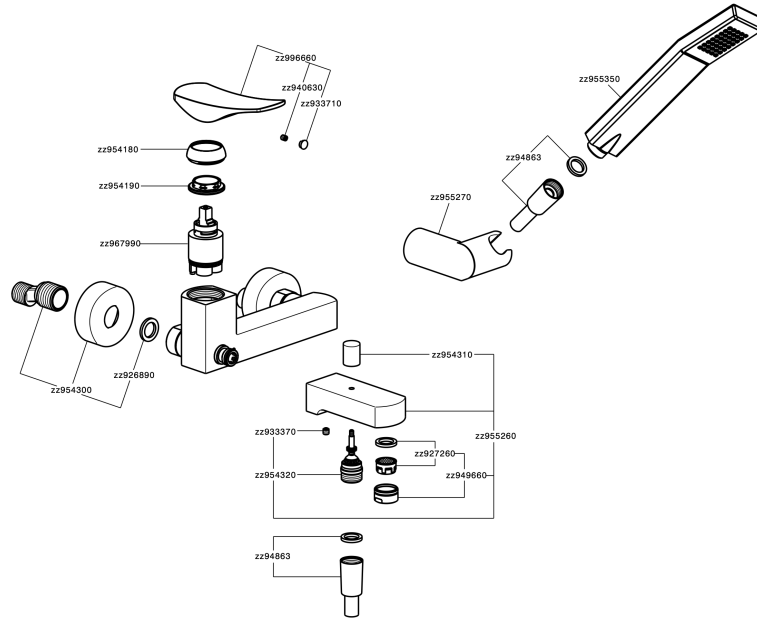

Single lever bath mixer, with shower set ROADSTER ACCENT_RA000120

MODEL **RA000120**

Single lever bath mixer, with shower set, wall mounted adjustable handshower bracket, 42x18 mm
ABS Quad one spray handshower, 150 cm
SUPREME smooth flexible hose

AVAILABLE FINISHINGS

-  **21** 21 Chrome
-  **2B** 2B Polished Nickel
-  **2F** 2F Brushed Nickel
-  **2Q** 2Q Black Titanium
-  **40** 40 Matt Black
-  **4Q** 4Q Matt White

CHARACTERISTICS

Cartridge Spare Parts **ZZ96799000**

35 mm Cartridge

Single lever bath mixer, with shower set ROADSTER ACCENT_RA000120

RA000120

<https://en.cisal.it/single-lever-bath-mixer-with-shower-set-roadster-accent-ra000120>

2026-05-19