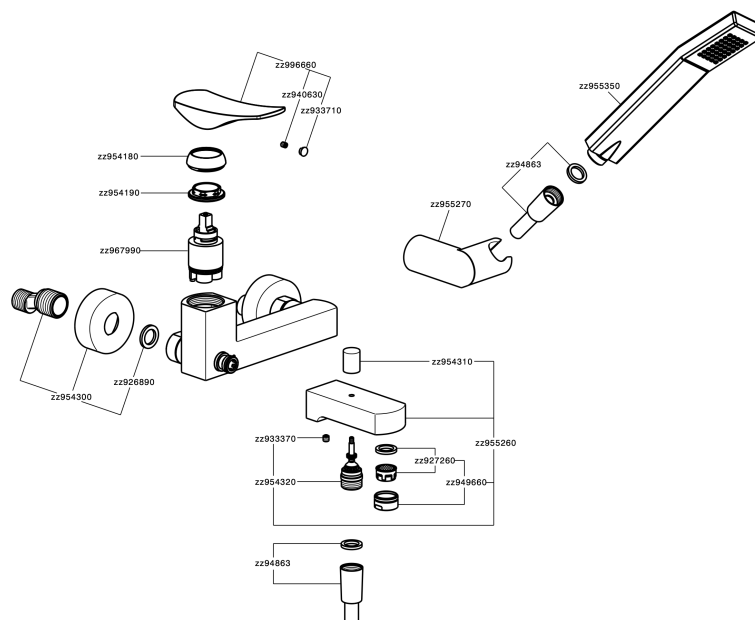

## Single lever bath mixer, with shower set ROADSTER ACCENT\_RA000120

MODEL **RA000120**

Single lever bath mixer, with shower set, wall mounted adjustable handshower bracket, 42x18 mm  
ABS Quad one spray handshower, 150 cm  
SUPREME smooth flexible hose

### CHARACTERISTICS

Cartridge Spare Parts **ZZ96799000**

**35 mm Cartridge**

## Single lever bath mixer, with shower set ROADSTER ACCENT\_RA000120

RA000120

<https://en.cisal.it/single-lever-bath-mixer-with-shower-set-roadster-accent-ra000120>

2026-04-10