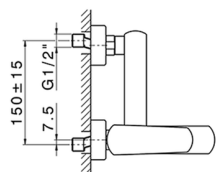

Single lever bath mixer, with shower set ROADSTER ACCENT_RA000120

MODEL **RA000120**

Single lever bath mixer, with shower set, wall mounted adjustable handshower bracket, 42x18 mm
ABS Quad one spray handshower, 150 cm
SUPREME smooth flexible hose

AVAILABLE FINISHINGS

-  **21** 21 Chrome
-  **2B** 2B Polished Nickel
-  **2F** 2F Brushed Nickel
-  **2Q** 2Q Black Titanium
-  **40** 40 Matt Black
-  **4Q** 4Q Matt White

CHARACTERISTICS

Cartridge Spare Parts **ZZ96799000**

35 mm Cartridge

Single lever bath mixer, with shower set ROADSTER ACCENT_RA000120

RA000120

<https://en.cisal.it/single-lever-bath-mixer-with-shower-set-roadster-accent-ra000120>

2026-05-19