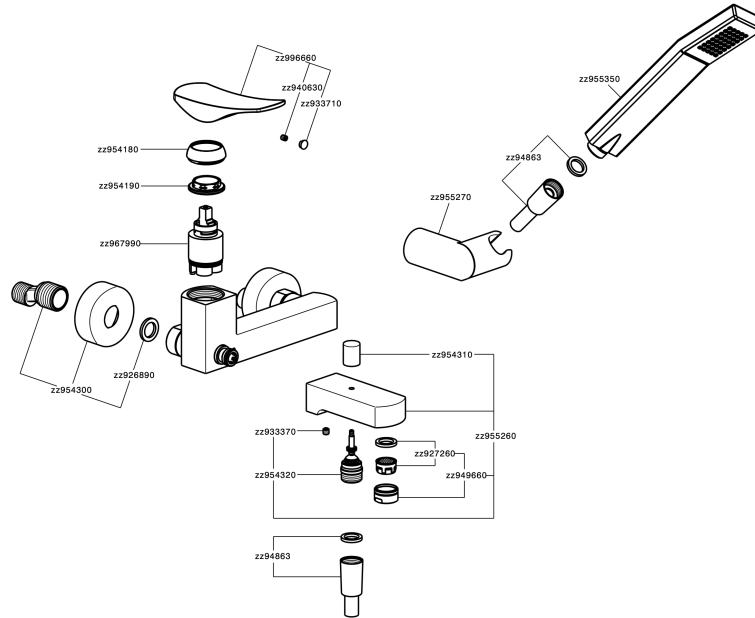

## Single lever bath mixer, with shower set ROADSTER ACCENT\_RA000120

MODEL **RA000120**

Single lever bath mixer, with shower set, wall mounted adjustable handshower bracket, 42x18 mm  
ABS Quad one spray handshower, 150 cm  
SUPREME smooth flexible hose

### CHARACTERISTICS

Cartridge Spare Parts **ZZ96799000**

**35 mm Cartridge**

## Single lever bath mixer, with shower set ROADSTER ACCENT\_RA000120

RA000120

<https://en.cisal.it/single-lever-bath-mixer-with-shower-set-roadster-accent-ra000120>

2026-06-14