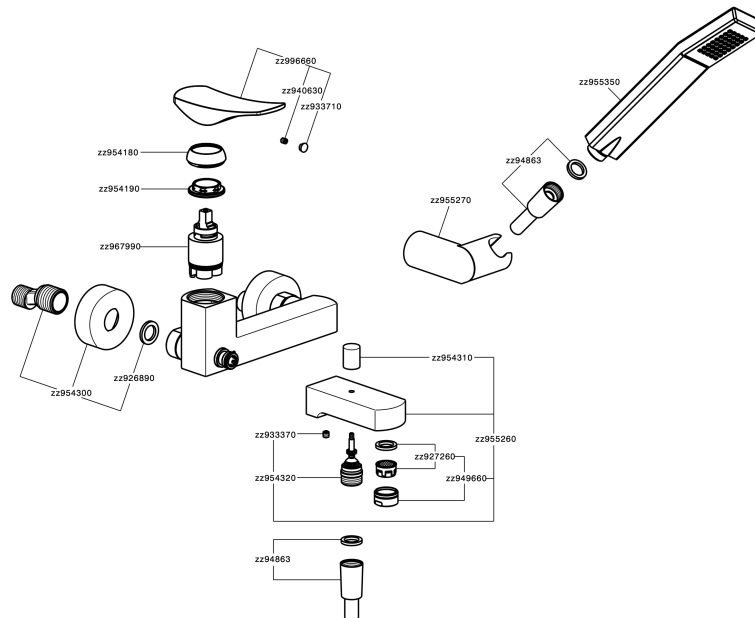

## Single lever bath mixer, with shower set ROADSTER ACCENT\_RA000120

RA000120

<https://en.cisal.it/single-lever-bath-mixer-with-shower-set-roadster-accent-ra000120>

2026-05-19