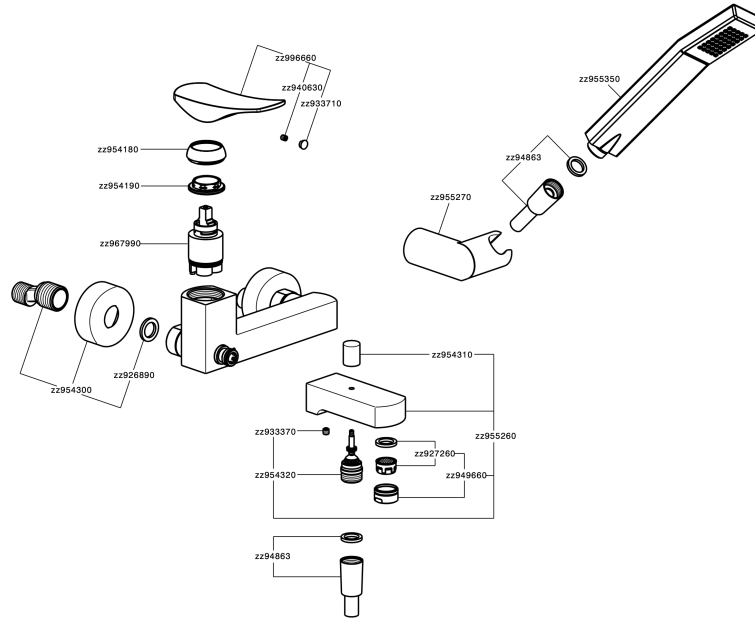

## Single lever bath mixer, with shower set ROADSTER ACCENT\_RA000120

RA000120

<https://en.cisal.it/single-lever-bath-mixer-with-shower-set-roadster-accent-ra000120>

2026-04-29