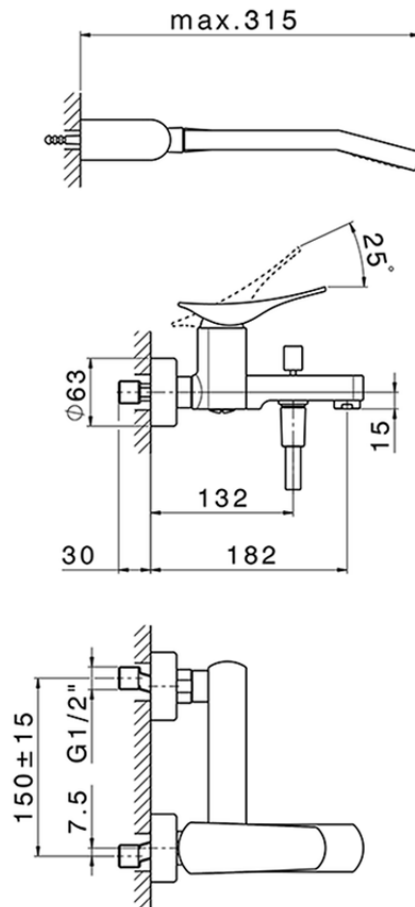

Single lever bath mixer, with shower set ROADSTER ACCENT_RA000120

RA000120

<https://en.cisal.it/single-lever-bath-mixer-with-shower-set-roadster-accent-ra000120>

2026-04-08