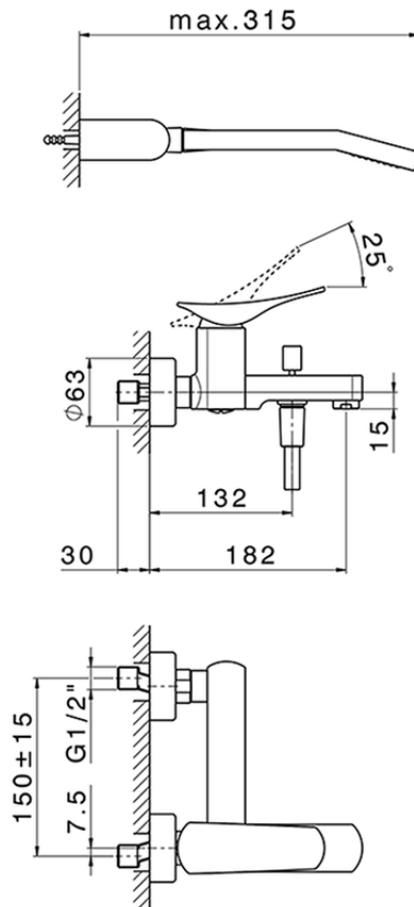

## Single lever bath mixer, with shower set ROADSTER ACCENT\_RA000120

RA000120

<https://en.cisal.it/single-lever-bath-mixer-with-shower-set-roadster-accent-ra000120>

2026-05-19