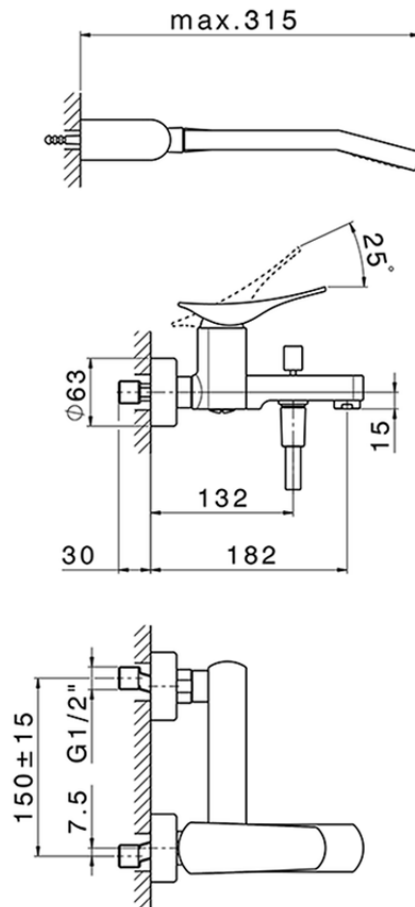

## Single lever bath mixer, with shower set ROADSTER ACCENT\_RA000120

RA000120

<https://en.cisal.it/single-lever-bath-mixer-with-shower-set-roadster-accent-ra000120>

2026-04-08