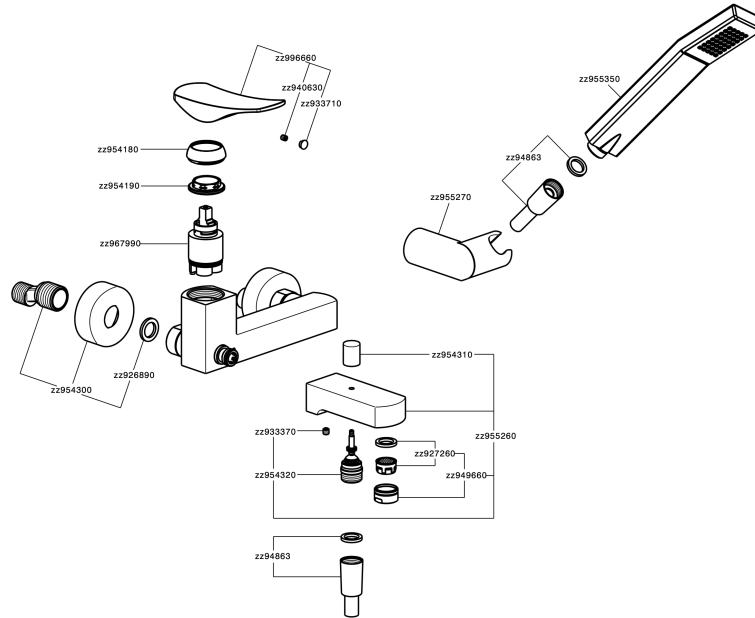

## Single lever bath mixer, with shower set ROADSTER ACCENT\_RA000120

MODEL **RA000120**

Single lever bath mixer, with shower set, wall mounted adjustable handshower bracket, 42x18 mm  
ABS Quad one spray handshower, 150 cm  
SUPREME smooth flexible hose

### CHARACTERISTICS

Cartridge Spare Parts **ZZ96799000**

**35 mm Cartridge**

## Single lever bath mixer, with shower set ROADSTER ACCENT\_RA000120

RA000120

<https://en.cisal.it/single-lever-bath-mixer-with-shower-set-roadster-accent-ra000120>

2026-06-13