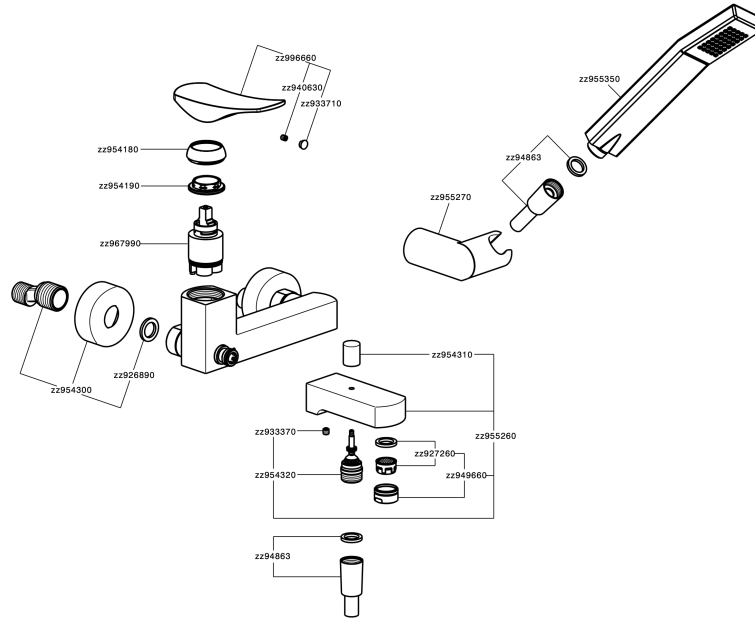

## Single lever bath mixer, with shower set ROADSTER ACCENT\_RA000120

RA000120

<https://en.cisal.it/single-lever-bath-mixer-with-shower-set-roadster-accent-ra000120>

2026-04-28