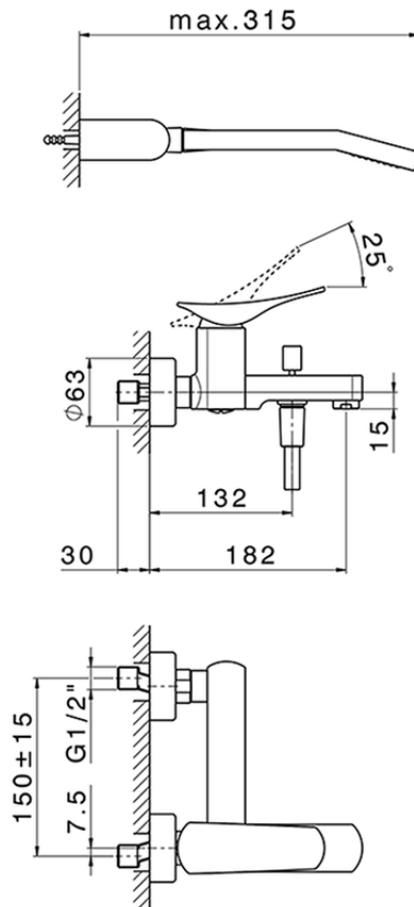

Single lever bath mixer, with shower set ROADSTER ACCENT_RA000120

RA000120

<https://en.cisal.it/single-lever-bath-mixer-with-shower-set-roadster-accent-ra000120>

2026-06-14