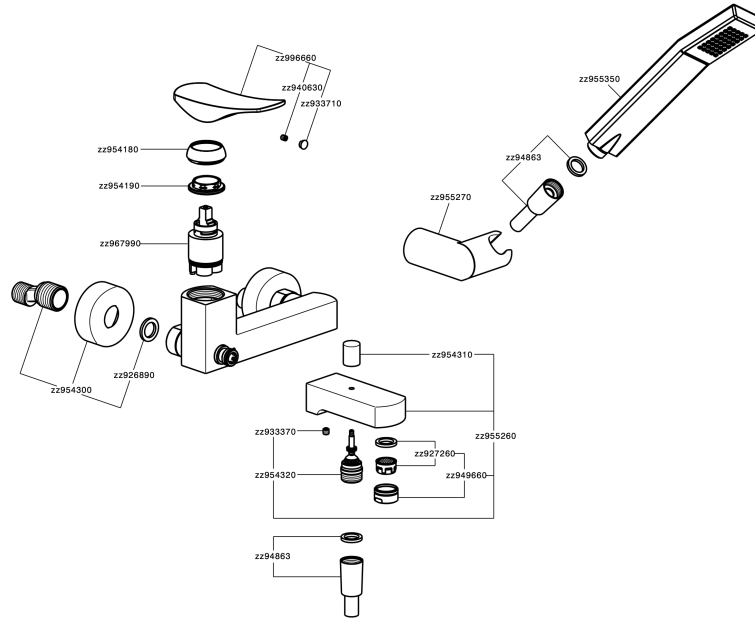

Single lever bath mixer, with shower set ROADSTER ACCENT_RA000120

RA000120

<https://en.cisal.it/single-lever-bath-mixer-with-shower-set-roadster-accent-ra000120>

2026-04-28