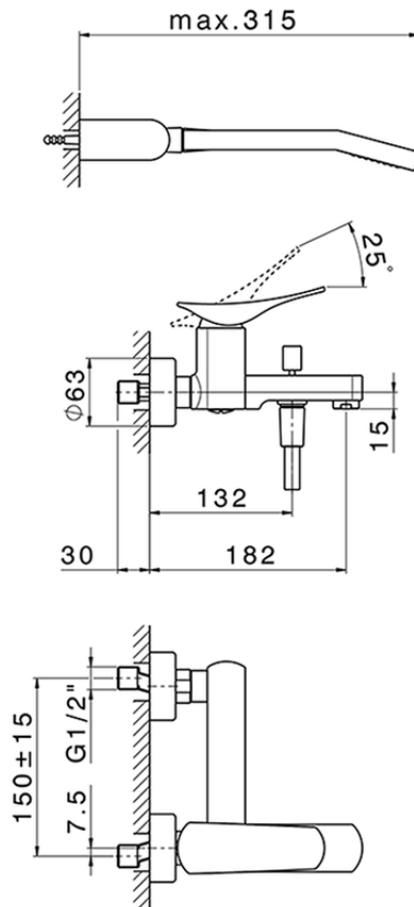

Single lever bath mixer, with shower set ROADSTER ACCENT_RA000120

RA000120

<https://en.cisal.it/single-lever-bath-mixer-with-shower-set-roadster-accent-ra000120>

2026-04-28