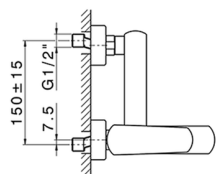

## Single lever bath mixer, with shower set ROADSTER ACCENT\_RA000120

MODEL **RA000120**

Single lever bath mixer, with shower set, wall mounted adjustable handshower bracket, 42x18 mm  
ABS Quad one spray handshower, 150 cm  
SUPREME smooth flexible hose

### CHARACTERISTICS

Cartridge Spare Parts **ZZ96799000**

**35 mm Cartridge**