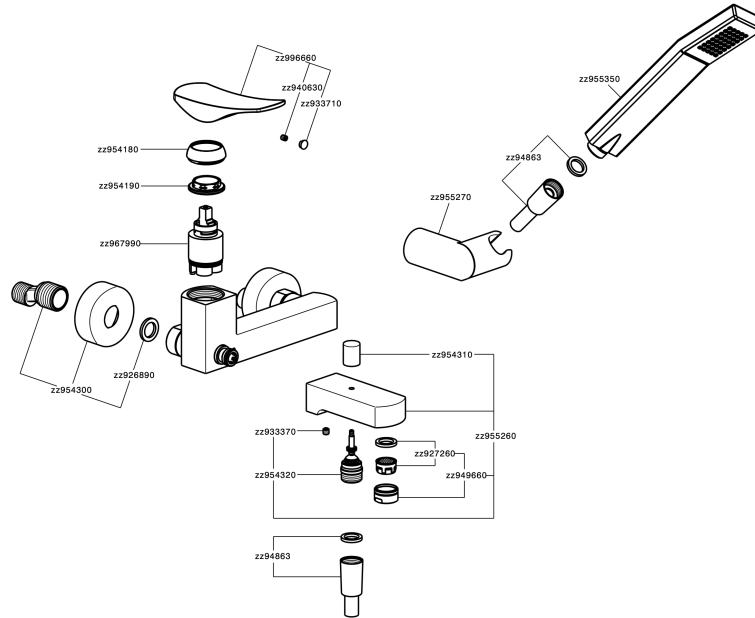

## Single lever bath mixer, with shower set ROADSTER ACCENT\_RA000120

MODEL **RA000120**

Single lever bath mixer, with shower set, wall mounted adjustable handshower bracket, 42x18 mm  
ABS Quad one spray handshower, 150 cm  
SUPREME smooth flexible hose

### CHARACTERISTICS

Cartridge Spare Parts **ZZ96799000**

**35 mm Cartridge**

## Single lever bath mixer, with shower set ROADSTER ACCENT\_RA000120

RA000120

<https://en.cisal.it/single-lever-bath-mixer-with-shower-set-roadster-accent-ra000120>

2026-04-29