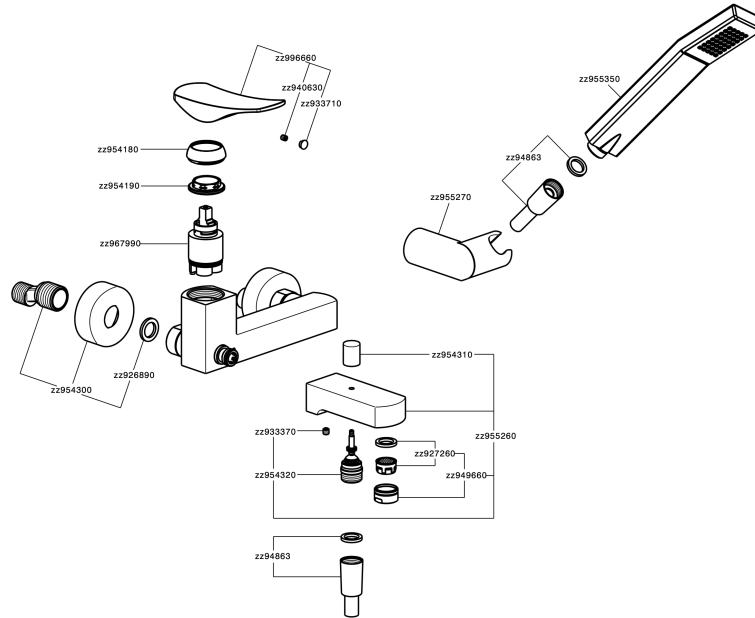

Single lever bath mixer, with shower set ROADSTER ACCENT_RA000120

MODEL **RA000120**

Single lever bath mixer, with shower set, wall mounted adjustable handshower bracket, 42x18 mm
ABS Quad one spray handshower, 150 cm
SUPREME smooth flexible hose

AVAILABLE FINISHINGS

-  **21** 21 Chrome
-  **2B** 2B Polished Nickel
-  **2F** 2F Brushed Nickel
-  **2Q** 2Q Black Titanium
-  **40** 40 Matt Black
-  **4Q** 4Q Matt White

CHARACTERISTICS

Cartridge Spare Parts **ZZ96799000**

35 mm Cartridge

Single lever bath mixer, with shower set ROADSTER ACCENT_RA000120

RA000120

<https://en.cisal.it/single-lever-bath-mixer-with-shower-set-roadster-accent-ra000120>

2026-05-19