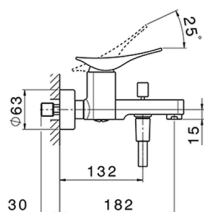

Single lever bath mixer, with shower set ROADSTER ACCENT_RA000120

MODEL **RA000120**

Single lever bath mixer, with shower set, wall mounted adjustable handshower bracket, 42x18 mm
ABS Quad one spray handshower, 150 cm
SUPREME smooth flexible hose

AVAILABLE FINISHINGS

-  **21** 21 Chrome
-  **2B** 2B Polished Nickel
-  **2F** 2F Brushed Nickel
-  **2Q** 2Q Black Titanium
-  **40** 40 Matt Black
-  **4Q** 4Q Matt White

CHARACTERISTICS

Cartridge Spare Parts **ZZ96799000**

35 mm Cartridge

Single lever bath mixer, with shower set ROADSTER ACCENT_RA000120

RA000120

<https://en.cisal.it/single-lever-bath-mixer-with-shower-set-roadster-accent-ra000120>

2026-05-19