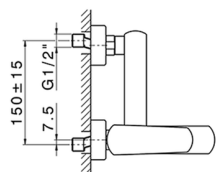

Single lever bath mixer, with shower set ROADSTER ACCENT_RA000120

MODEL **RA000120**

Single lever bath mixer, with shower set, wall mounted adjustable handshower bracket, 42x18 mm
ABS Quad one spray handshower, 150 cm
SUPREME smooth flexible hose

AVAILABLE FINISHINGS

-  **21** 21 Chrome
-  **2B** 2B Polished Nickel
-  **2F** 2F Brushed Nickel
-  **2Q** 2Q Black Titanium
-  **40** 40 Matt Black
-  **4Q** 4Q Matt White

CHARACTERISTICS

Cartridge Spare Parts **ZZ96799000**

35 mm Cartridge

Single lever bath mixer, with shower set ROADSTER ACCENT_RA000120

RA000120

<https://en.cisal.it/single-lever-bath-mixer-with-shower-set-roadster-accent-ra000120>

2026-06-14