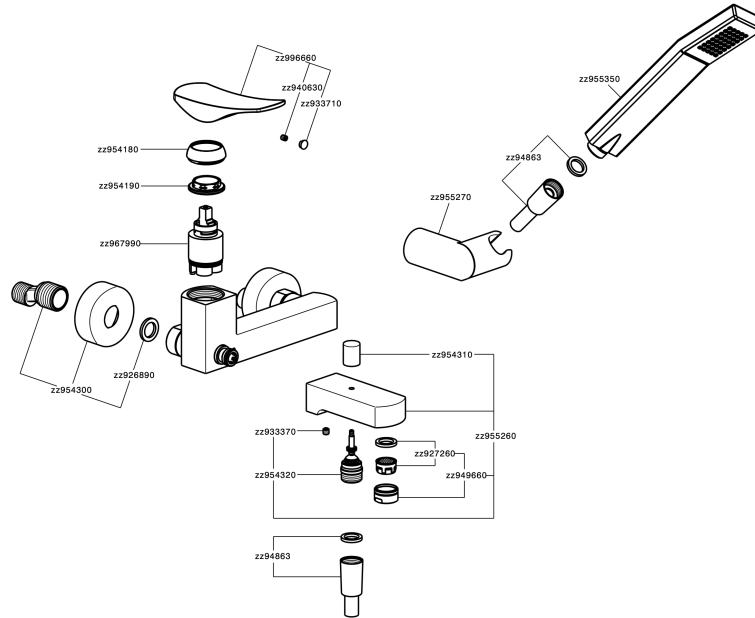

Single lever bath mixer, with shower set ROADSTER ACCENT_RA000120

MODEL **RA000120**

Single lever bath mixer, with shower set, wall mounted adjustable handshower bracket, 42x18 mm
ABS Quad one spray handshower, 150 cm
SUPREME smooth flexible hose

AVAILABLE FINISHINGS

-  **21** 21 Chrome
-  **2B** 2B Polished Nickel
-  **2F** 2F Brushed Nickel
-  **2Q** 2Q Black Titanium
-  **40** 40 Matt Black
-  **4Q** 4Q Matt White

CHARACTERISTICS

Cartridge Spare Parts **ZZ96799000**

35 mm Cartridge

Single lever bath mixer, with shower set ROADSTER ACCENT_RA000120

RA000120

<https://en.cisal.it/single-lever-bath-mixer-with-shower-set-roadster-accent-ra000120>

2026-06-14