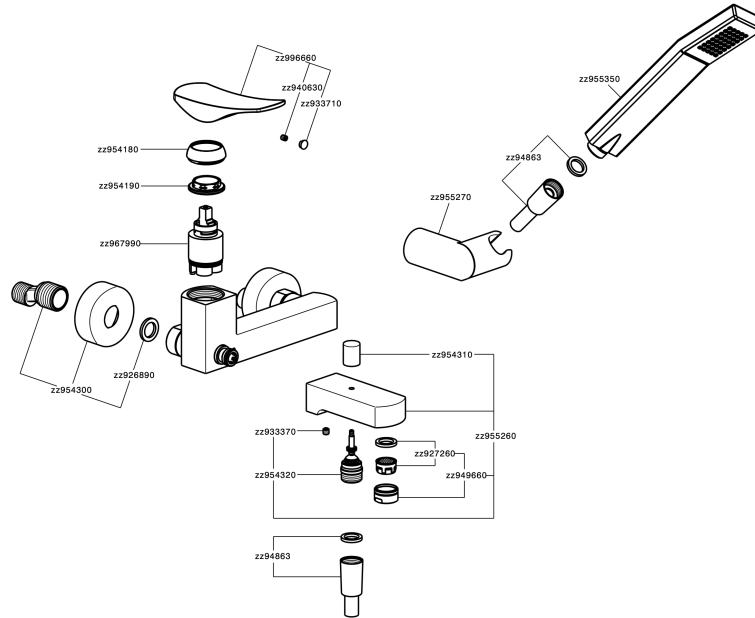

## Single lever bath mixer, with shower set ROADSTER ACCENT\_RA000120

MODEL **RA000120**

Single lever bath mixer, with shower set, wall mounted adjustable handshower bracket, 42x18 mm  
ABS Quad one spray handshower, 150 cm  
SUPREME smooth flexible hose

### CHARACTERISTICS

Cartridge Spare Parts **ZZ96799000**

**35 mm Cartridge**

## Single lever bath mixer, with shower set ROADSTER ACCENT\_RA000120

RA000120

<https://en.cisal.it/single-lever-bath-mixer-with-shower-set-roadster-accent-ra000120>

2026-04-08