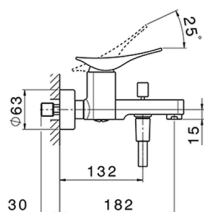

## Single lever bath mixer, with shower set ROADSTER ACCENT\_RA000120

MODEL **RA000120**

Single lever bath mixer, with shower set, wall mounted adjustable handshower bracket, 42x18 mm  
ABS Quad one spray handshower, 150 cm  
SUPREME smooth flexible hose

### CHARACTERISTICS

Cartridge Spare Parts **ZZ96799000**

**35 mm Cartridge**