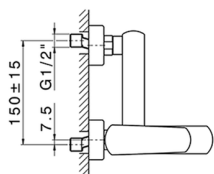

Single lever bath mixer, with shower set ROADSTER ACCENT_RA000120

MODEL **RA000120**

Single lever bath mixer, with shower set, wall mounted adjustable handshower bracket, 42x18 mm
ABS Quad one spray handshower, 150 cm
SUPREME smooth flexible hose

AVAILABLE FINISHINGS

-  **21** 21 Chrome
-  **2B** 2B Polished Nickel
-  **2F** 2F Brushed Nickel
-  **2Q** 2Q Black Titanium
-  **40** 40 Matt Black
-  **4Q** 4Q Matt White

CHARACTERISTICS

Cartridge Spare Parts **ZZ96799000**

35 mm Cartridge

Single lever bath mixer, with shower set ROADSTER ACCENT_RA000120

RA000120

<https://en.cisal.it/single-lever-bath-mixer-with-shower-set-roadster-accent-ra000120>

2026-05-19