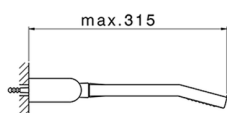

Single lever bath mixer, with shower set ROADSTER ACCENT_RA000120

MODEL **RA000120**

Single lever bath mixer, with shower set, wall mounted adjustable handshower bracket, 42x18 mm
ABS Quad one spray handshower, 150 cm
SUPREME smooth flexible hose