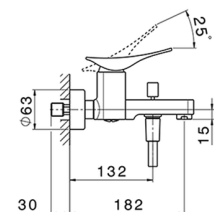

Single lever bath mixer, with shower set ROADSTER ACCENT_RA000120

MODEL **RA000120**

Single lever bath mixer, with shower set, wall mounted adjustable handshower bracket, 42x18 mm
ABS Quad one spray handshower, 150 cm
SUPREME smooth flexible hose

AVAILABLE FINISHINGS

-  **21** 21 Chrome
-  **2B** 2B Polished Nickel
-  **2F** 2F Brushed Nickel
-  **2Q** 2Q Black Titanium
-  **40** 40 Matt Black
-  **4Q** 4Q Matt White

CHARACTERISTICS

Cartridge Spare Parts **ZZ96799000**

35 mm Cartridge

Single lever bath mixer, with shower set ROADSTER ACCENT_RA000120

RA000120

<https://en.cisal.it/single-lever-bath-mixer-with-shower-set-roadster-accent-ra000120>

2026-06-14