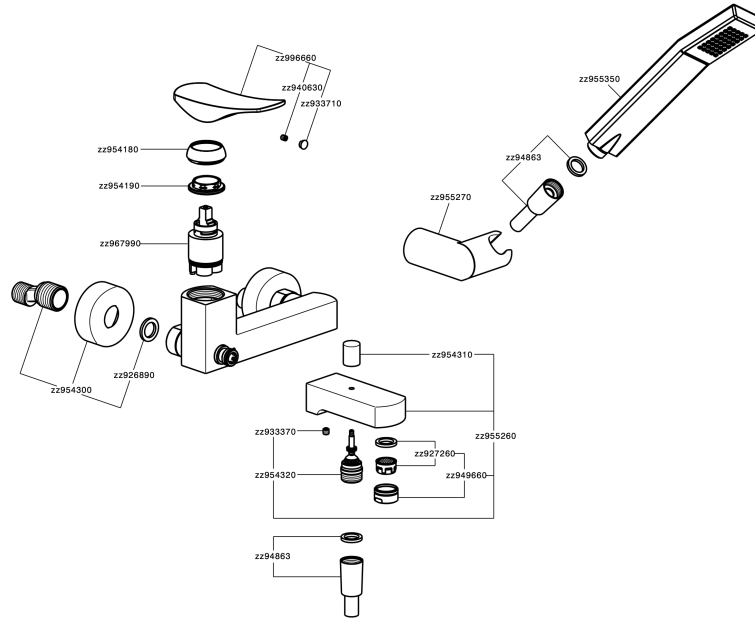

Single lever bath mixer, with shower set ROADSTER ACCENT_RA000120

RA000120

<https://en.cisal.it/single-lever-bath-mixer-with-shower-set-roadster-accent-ra000120>

2026-06-14