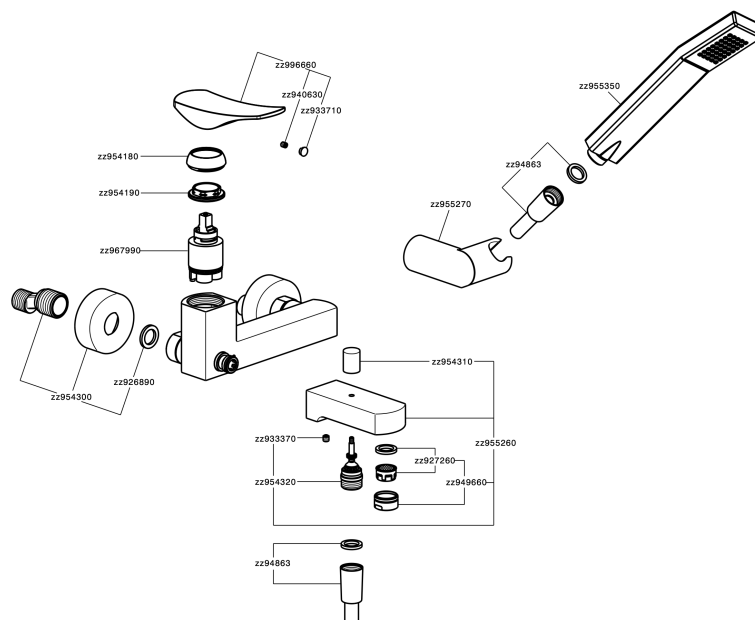

## Single lever bath mixer, with shower set ROADSTER ACCENT\_RA000120

RA000120

<https://en.cisal.it/single-lever-bath-mixer-with-shower-set-roadster-accent-ra000120>

2026-04-08