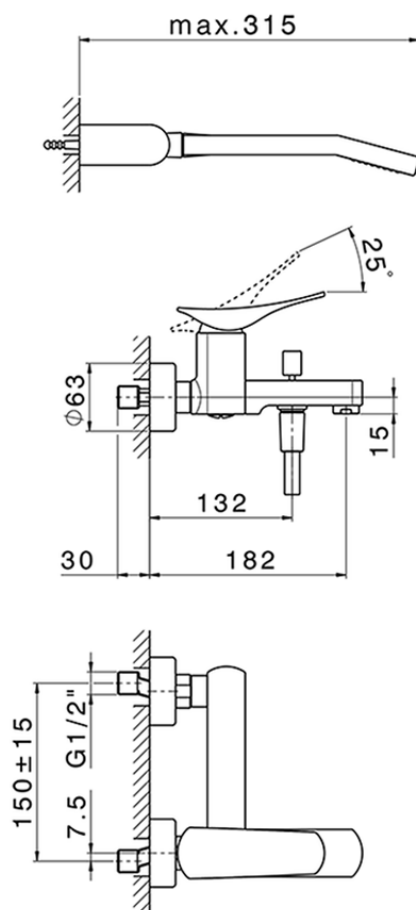

Single lever bath mixer, with shower set ROADSTER ACCENT_RA000120

RA000120

<https://en.cisal.it/single-lever-bath-mixer-with-shower-set-roadster-accent-ra000120>

2026-05-19