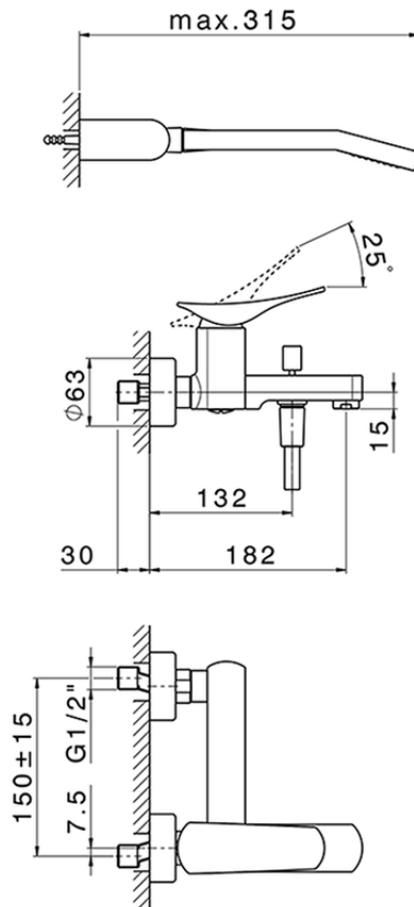

## Single lever bath mixer, with shower set ROADSTER ACCENT\_RA000120

RA000120

<https://en.cisal.it/single-lever-bath-mixer-with-shower-set-roadster-accent-ra000120>

2026-06-13