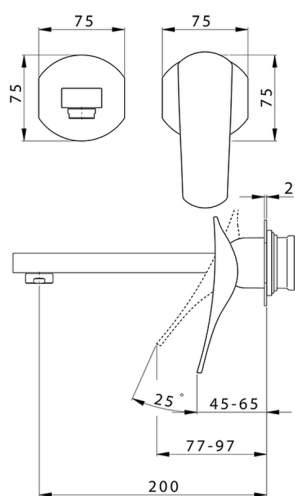

Exposed part for single lever washbasin valve ROADSTER ACCENT_RA005510

MODEL **RA005510**

Exposed part for single lever washbasin valve, without concealed part, spout L.200 mm, for item Easy-Box ZA002450-ZA025510

Exposed part for single lever washbasin valve ROADSTER ACCENT_RA005510

RA005510

<https://en.cisal.it/exposed-part-for-single-lever-washbasin-valve-roadster-accent-ra005510>

2024-12-22