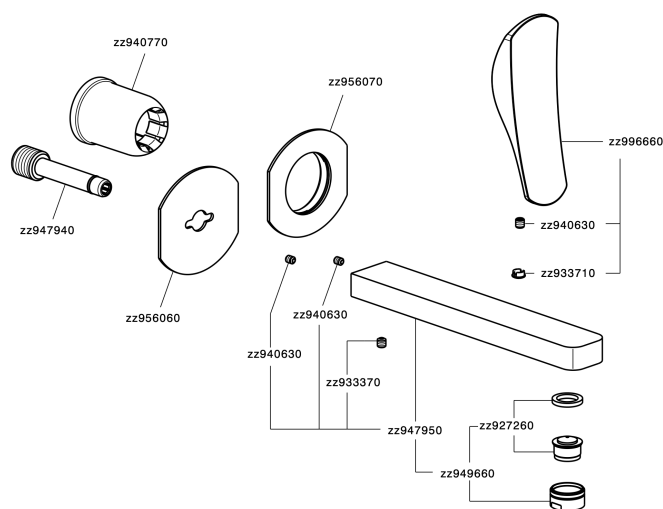

Exposed part for single lever washbasin valve ROADSTER ACCENT_RA005510

MODEL **RA005510**

Exposed part for single lever washbasin valve, without concealed part, spout L.200 mm, for item Easy-Box ZA002450-ZA025510

AVAILABLE FINISHINGS

-  **21** 21 Chrome
-  **2B** 2B Polished Nickel
-  **2F** 2F Brushed Nickel
-  **2Q** 2Q Black Titanium
-  **40** 40 Matt Black
-  **4Q** 4Q Matt White

CHARACTERISTICS

Installation **Concealed**
 Required concealed parts **ZA002450**

Exposed part for single lever washbasin valve ROADSTER ACCENT_RA005510

RA005510

<https://en.cisal.it/exposed-part-for-single-lever-washbasin-valve-roadster-accent-ra005510>

2024-12-22