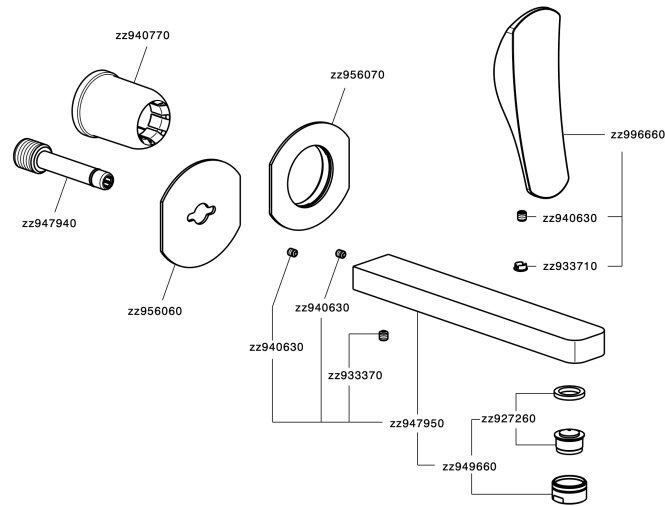

## Exposed part for single lever washbasin valve ROADSTER ACCENT\_RA005510

RA005510

<https://en.cisal.it/exposed-part-for-single-lever-washbasin-valve-roadster-accent-ra005510>

2024-12-22