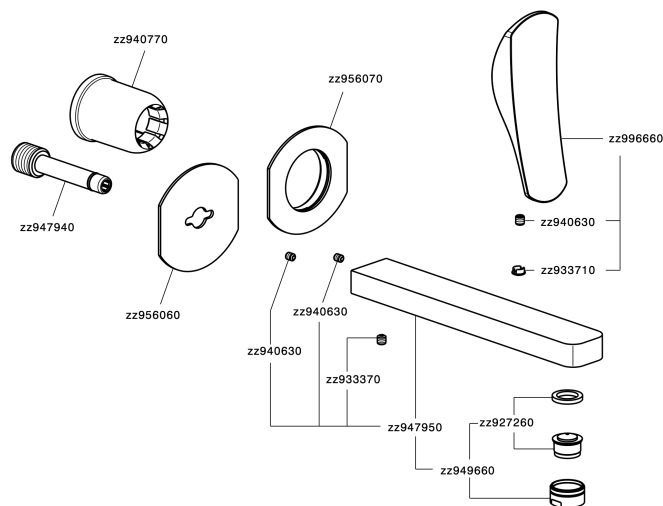

Exposed part for single lever washbasin valve ROADSTER ACCENT_RA005510

RA005510

<https://en.cisal.it/exposed-part-for-single-lever-washbasin-valve-roadster-accent-ra005510>

2024-12-21