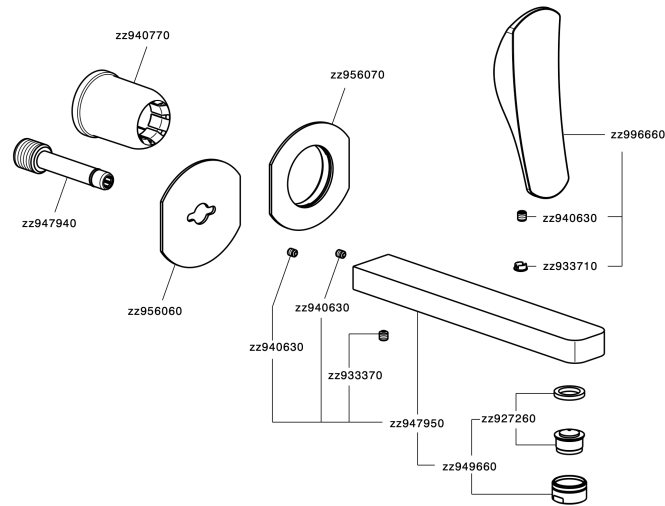

Exposed part for single lever washbasin valve ROADSTER ACCENT_RA005510

RA005510

<https://en.cisal.it/exposed-part-for-single-lever-washbasin-valve-roadster-accent-ra005510>

2024-12-22