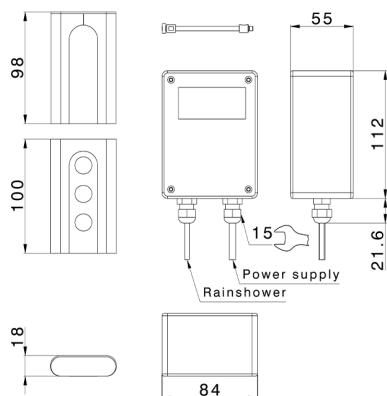

Ø Remote control and chromotherapy control unit WELLNESS_ZS0C0340

MODEL **ZS0C0340**

Ø Remote control and chromotherapy control unit, wireless

AVAILABLE FINISHINGS

-  **D1** D1 Brushed Inox
-  **40** 40 Matt Black
-  **4Q** 4Q Matt White
-  **D2** D2 Polished Inox